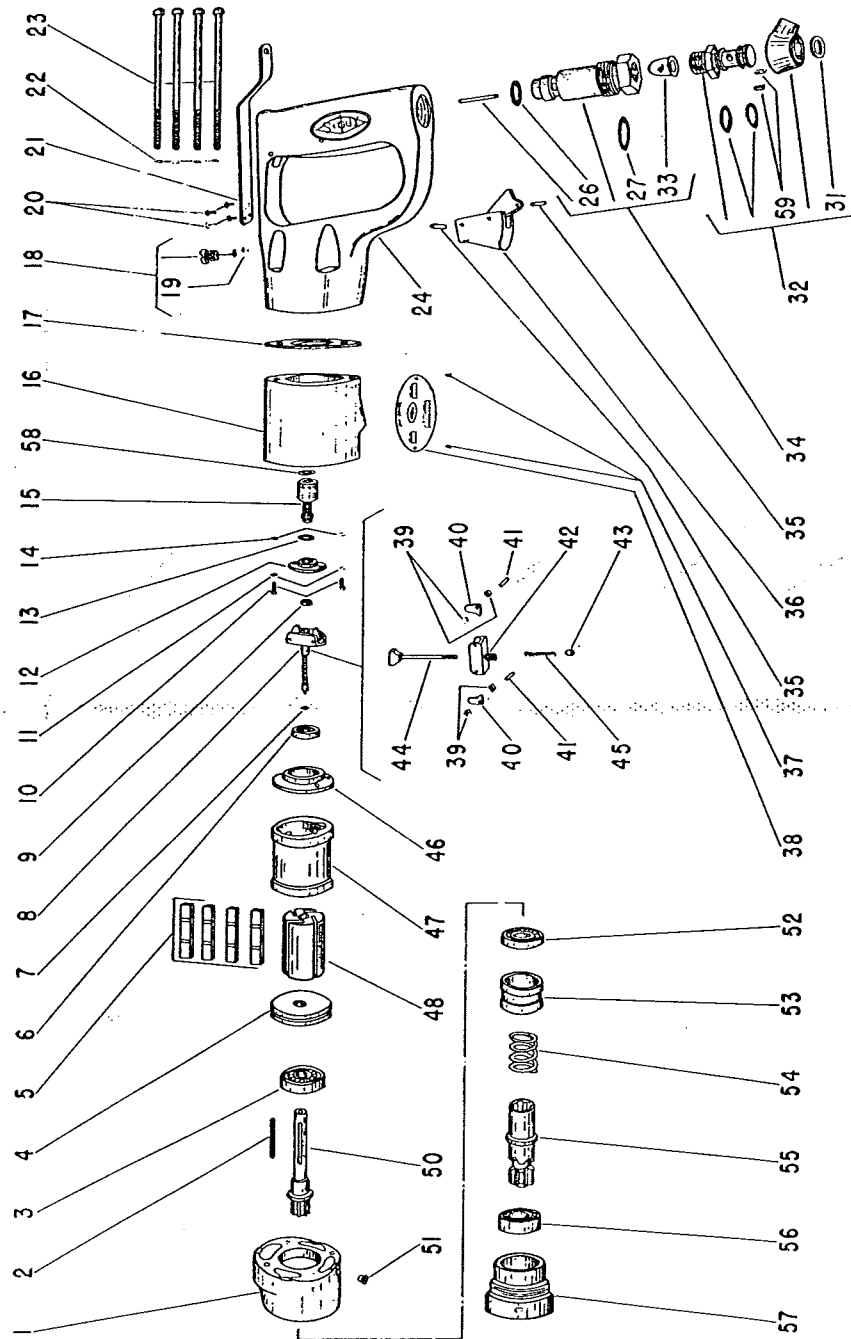

SIoux

TOOLS

Parts List for No's. 1788, 1790 & 1799

Sioux Air High Speed Driver

(Up To Serial No. 9999)

Furnish Catalog, Serial and Model Number When Ordering Parts

Fig- ure	Part No.	Name	Fig- ure	Part No.	Name
1	12279	Casting—Front (Incl's. Fig. 51)	33	33993	Screen—Air
2	44219	Key—Rotor	34	33998	Ass'm.—Throttle Valve
3	10243	Bearing—Ball	35	30347	Pin (2)
4	10531	Plate—Front End	36	33967	Trigger
5	33997	Vane—Rotor (Set of 4)	37	06000	Screw (2)
6	10241	Bearing—Ball	38	20339	Plate—Name (1788)
7	35067	Washer—Wave		20340	Plate—Name (1790)
8	33971	Ass'm.—Governor (10,000 R.P.M.) (Incl's. Fig. 15) (1788)		20341	Plate—Name (1799)
	33990	Ass'm.—Governor (8,000 R.P.M.) (Incl's. Fig. 15) (1790)	39	44218	Spacer—Governor Weight (4) (1788-1790)
	43083	Ass'm.—Governor (6,000 R.P.M.) (Incl's. Fig. 15) (1799)		44323	Spacer—Governor Weight (4) (1799)
* 9	10233	Bearing—Ball	40	35069	Weight—Governor (6) (1788- 1790) [(12) (1799)]
10	06325	Screw (2)	41	30336	Pin (2)
11	09704	Washer—Lock (2)	42	44222	Frame—Governor
12	44245	Retainer—Governor Valve	43	13183	Nut—Governor Adjusting
13	14312	Ring—"O"	44	33966	Ass'm.—Bearing Support & Spindle
14	14750	Retainer—Screw (2)	45	21411	Spring—Governor (1788-1799) (Red)
*15	33972	Ass'm.—Governor Valve		21416	Spring—Governor (1790) (Green)
16	12276	Housing	46	10520	Plate—Rear End
17	14751	Gasket	47	43022	Cylinder
18	33991	Ass'm.—Oiler Screw & Chain	48	44220	Rotor
19	14369	Ring—"O"	50	44268	Spindle—Rotor
20	06930	Screw (4)	51	30356	Fitting—Grease
21	35085	Hook—Suspension	52	10167	Bearing—Ball
22	09724	Washer—Lock (4)	53	44269	Spacer—Bearing
23	07129	Screw (4)	54	21419	Spring
24	43106	Handle (Incl's. Fig. 18, 35 & 36)	55	43046	Spindle—Tool
26	14274	Ring—"O"	56	10245	Bearing—Ball
27	14307	Ring—"O"	57	44271	Sleeve—Bearing
31	21523	Ring—Retainer	58	14752	Gasket (1799)
32	43133	Ass'm.—Swivel	59	34819	Pin (4)

*Order Kit No. 43753 (Incl's. 9, 15 & 44)

SIoux TOOLS INC.
SIoux CITY, IOWA, U.S.A. 51102

SIoux

TOOLS

Parts List for No's. 1788, 1790 & 1799

Sioux Air High Speed Driver

(Up To Serial No. 9999)

Furnish Catalog, Serial and Model Number When Ordering Parts