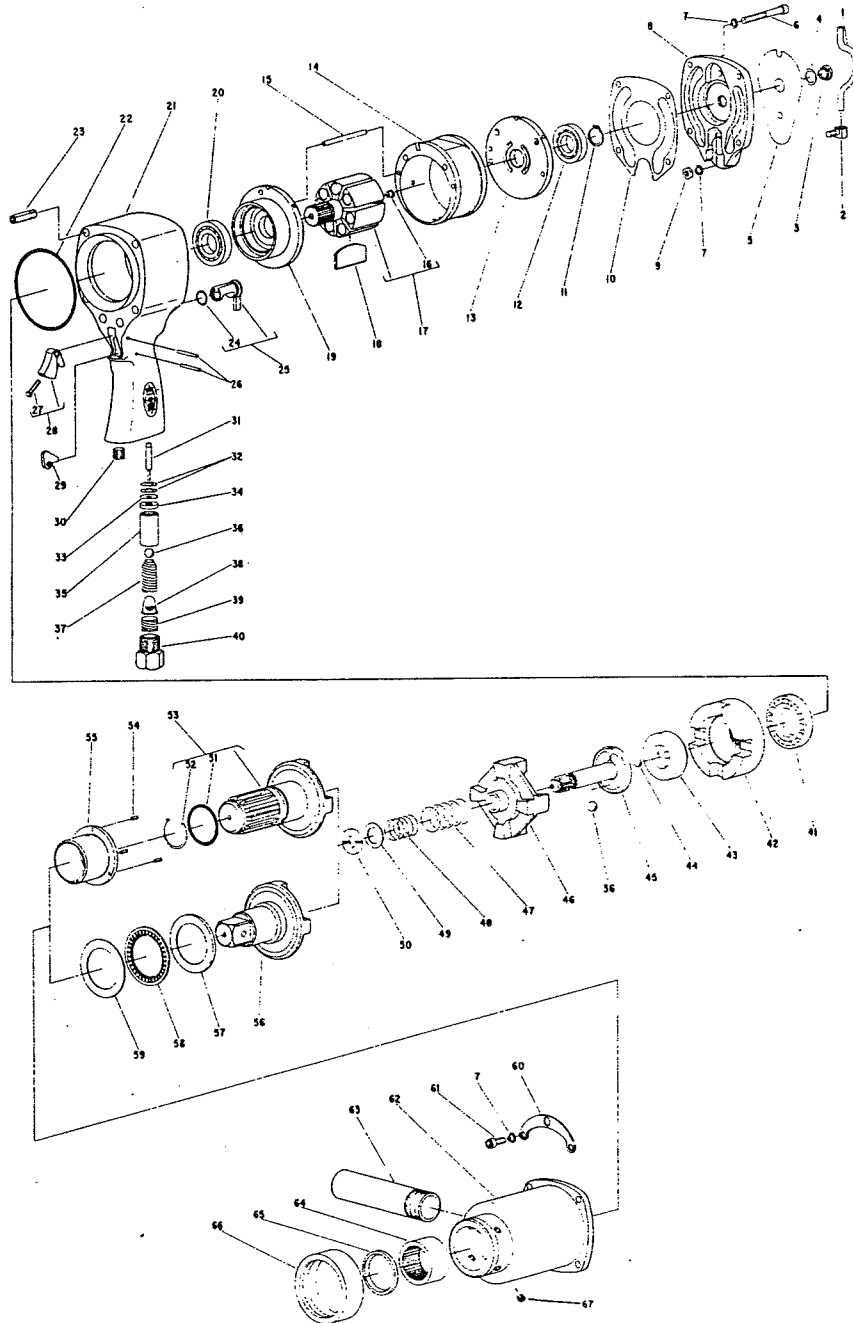

SIoux

TOOLS

481 & 482

AIR IMPACT WRENCH

(SERIAL NO'S. STARTING WITH "B")

Furnish Catalog and Serial Number When Ordering Parts

Fig- ure	Part No.	Name	Fig- ure	Part No.	Name
1	44052	Bail—Back	38	33736	Assy.—Screen
2	44051	Socket—Bail (2)	39	21395	Spring
3	44399	Cap—Grease	40	44050	Adaptor
4	14758	Washer	41	10237	Bearing—Ball
5	20414	Plate—Name	42	44190	Frame—Hammer
6	08283	Screw—1/4" (4)	43	44361	Bearing—Spindle Cam
7	09753	Washer—Lock 1/4" (10)	44	10322	Ball
8	12355	Cap—Back	45	44188	Spindle—Cam
9	09501	Nut—Hex 1/4" (2)	46	11529	Hammer—Auxiliary
10	14741	Gasket	47	21424	Spring
11	21490	Ring—Retainer	48	21423	Spring
12	10167	Bearing—Ball	49	35091	Washer
13	33796	Plate—Rear End	50	35090	Washer—Split (Set of 2)
14	34686	Cylinder	51	14318	Ring—"O" (481)
15	44076	Pin—Guide	52	21538	Ring—Socket Retainer (481)
16	30356	Fitting—Grease	53	44506	Anvil (481)
17	44043	Rotor		44507	Anvil—Sp. 6" Longer (481H)
18	33838	Vane—Rotor (Set of 7)	54	30229	Pin—Roll (481)
19	33795	Plate—Front End	55	10417	Bushing—Steel (481)
20	10236	Bearing—Ball	56	54278	Anvil (482)
21	43126	Assy.—Housing (Incl. Figs. 6, 7, 23 & 61)		54477	Anvil—Sp. 6" Longer (482)
22	14304	Ring—"O"	57	54441	Washer (482)
23	44187	Insert (4)	58	10032	Bearing—Needle Thrust (482)
24	14309	Ring—"O"	59	10033	Seat—Thrust Bearing (482)
25	33834	Assy.—Reversing Valve	60	35025	Bail—Front
26	30251	Pin (2)	61	08270	Screw 1/4" (4)
27	06513	Screw	62	11595	Case—Hammer (482)
28	53592	Assy.—Trigger			Incl. Figs. 64 & 65
29	33176	Lever		53164	Assy.—Hammer Case (Incl. Figs. 54 & 55) (481)
30	30359	Plug—Pipe	63	30699	Handle—Auxiliary
31	44048	Plunger—Throttle Valve	64	10066	Bearing—Needle (482)
32	14757	Gasket (2)	65	30655	Seal—Oil (482)
33	35039	Washer	66	14347	Protector—Rubber (481 & 482)
34	14041	Seat—Throttle Valve	67	08724	Screw—Set
35	13170	Sleeve—Throttle Valve	NS	54834	Retainer Pin For 44506 & 44507
36	10293	Ball (2)	NS	14319	Ring—"O" For 44506 & 44507
37	21413	Spring	NS		NS—Not Shown

SIoux TOOLS INC.

2901 FLOYD BOULEVARD ■ SIOUX CITY, IOWA 51102 ■

SIoux

TOOLS

481 & 482

AIR IMPACT WRENCH

(SERIAL NO'S. STARTING WITH "B")

Furnish Catalog and Serial Number When Ordering Parts