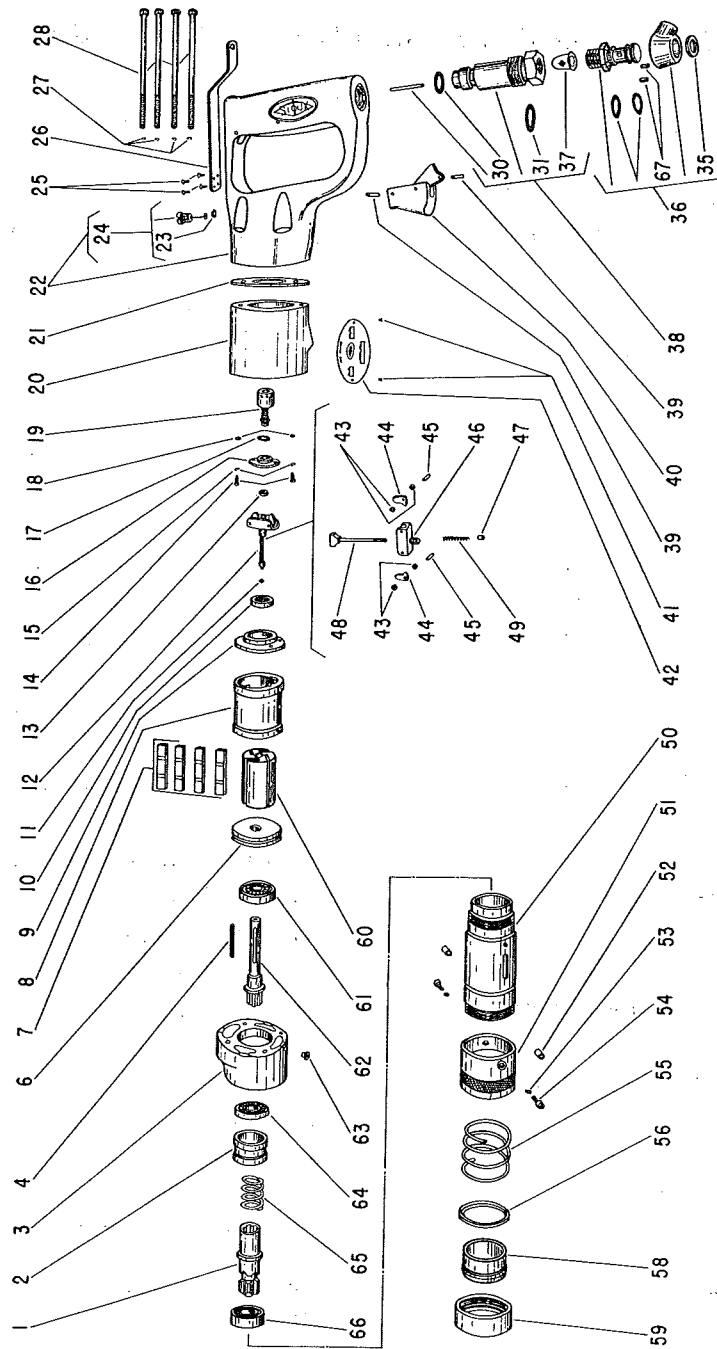

Fig- ure	Part No.	Name	Fig- ure	Part No.	Name
1	43046	Spindle—Tool	36	43133	Ass'y.—Swivel
2	44269	Spacer—Bearing	37	33993	Screen—Air
3	12279	Casting—Front (Incl. Fig. 63)	38	33998	Ass'm.—Throttle Valve
4	44219	Key—Rotor	39	30347	Pin (2)
6	10531	Plate—Front End	40	33967	Trigger
7	33997	Vane—Rotor (Set of 4)	41	06000	Screw (2)
8	43022	Cylinder	42	20337	Plate—Name (1785)
9	10520	Plate—Rear End		20338	Plate—Name (1786)
10	10241	Bearing—Ball	43	44218	Spacer—Governor Weight (4)
11	35067	Washer—Wave	44	35069	Weight—Governor (6)
12	33971	Ass'm.—Governor (10,000 R.P.M.) (Incl's. Fig. 19) (1786)	45	30336	Pin (2)
	33990	Ass'y.—Governor (8,000 R.P.M.) (Incl's. Fig. 19) (1785)	46	44222	Frame—Governor
*13	10233	Bearing—Ball	47	13183	Nut—Governor Adjusting
14	06325	Screw (2)	*48	33966	Ass'm.—Bearing, Support & Spindle
15	09704	Washer—Lock (2)	49	21416	Spring—Governor (1785) (Green)
16	44245	Retainer—Governor Valve		21411	Spring—Governor (1786) (Red)
17	14312	Ring—"O"	50	44287	Case
18	14750	Retainer—Screw (2)	51	44284	Collar—Release
*19	33972	Valve—Governor	52	44275	Guide (2)
20	12276	Housing	53	09712	Washer—Lock (2)
21	14751	Gasket	54	06600	Screw (2)
22	43106	Handle (Incl's. Fig. 39 & 40)	55	21421	Spring
23	14369	Ring—"O"	56	21522	Ring—Retainer
24	33991	Ass'm.—Oiler Screw & Chain	58	13191	Ring
25	06930	Screw (4)	59	44273	Collar
26	35085	Hook—Suspension	60	44220	Rotor
27	09724	Washer—Lock (4)	61	10243	Bearing—Ball
28	07129	Screw (4)	62	44268	Spindle—Rotor
30	14274	Ring—"O"	63	30356	Fitting—Grease
31	14307	Ring—"O"	64	10167	Bearing—Ball
35	21523	Ring—Retainer	65	21419	Spring
			66	10245	Bearing—Ball
			67	34819	Pin (4)

*Order Kit No. 43753 (Includes Fig's. 13, 19 & 48)

SIoux TOOLS INC
SIoux CITY, IOWA, U.S.A. 51102

SIoux

TOOLS

Parts List for No's. 1785 & 1786

Sioux Air High Speed Driver

(Up To Serial No. 9999)

Furnish Catalog, Serial and Model Number When Ordering Parts