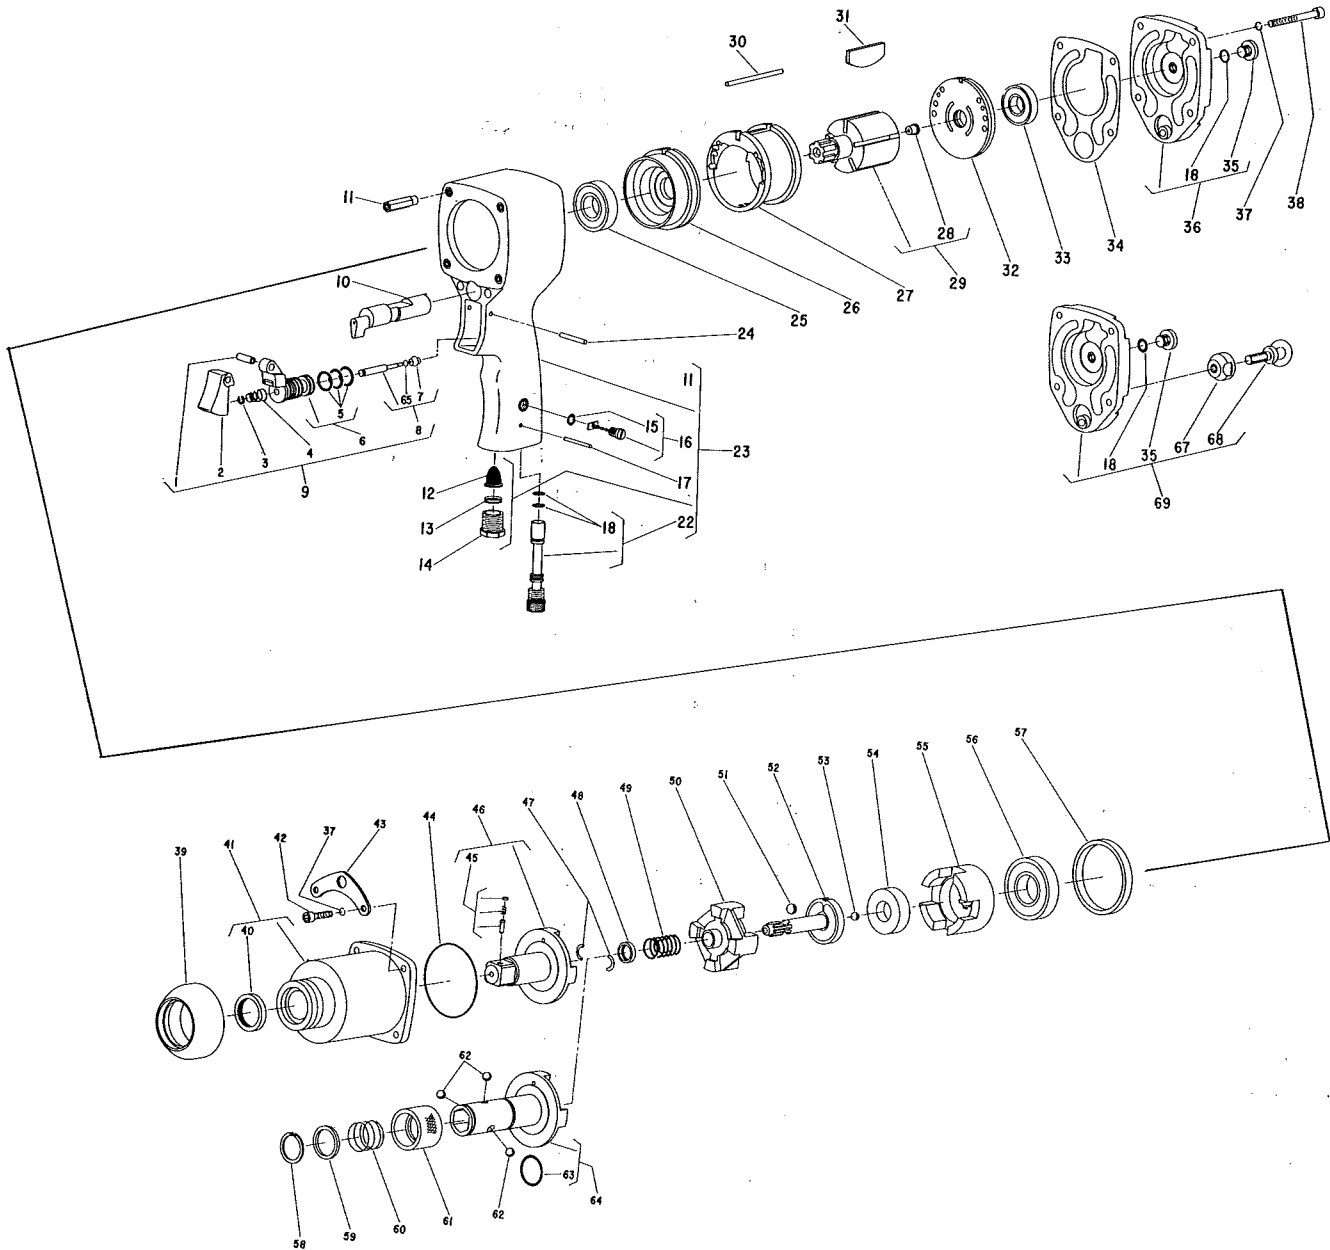

Furnish Catalog and Serial Number When Ordering Parts

Fig- ure	Part No.	Name	Fig- ure	Part No.	Name
1	44754	Bushing	39	14364	Protector—Rubber
2	14087	Trigger	40	30408	Seal (478)
3	21542	Retainer	41	33961	Ass'm.—Hammer Case (478)
4	21401	Spring—Valve		43064	Ass'm.—Hammer Case (479)
5	14312	Ring—"O" (3)*	42	07091	Screw (4)*
6	53258	Ass'm.—Valve Seat & "O" Rings	43	35062	Bail—Front
7	14325	Valve	44	14339	Ring—"O"
8	53296	Ass'm.—Valve	45	43891	Ass'm.—Socket Retainer (478)
9	53184	Ass'm.—Throttle Valve	46	33959	Ass'm.—Anvil (478)
10	11575	Valve—Reversing		43012	Ass'm.—Sp. 3" Longer Anvil (478)
11	44199	Insert (4)*		43013	Ass'm.—Sp. 5" Longer Anvil (478)
12	33993	Screen—Air	47	30617	Ring—Spring Retainer (Set of 2)
13	21417	Spring	48	44882	Retainer—Ring
14	44100	Bushing—Reducing	49	21410	Spring—Hammer
15	14369	Ring—"O"	50	11528	Hammer—Auxiliary
16	43553	Ass'm.—Oiler Screw & Chain	51	10322	Ball
17	30219	Pin—Roll	52	44906	Cam—Spindle
18	14291	Ring—"O" (3)*	53	10299	Ball—Steel
22	53098	Ass'm.—Regulator	54	44482	Bearing—Steel
23	53096	Ass'm.—Housing	55	44208	Frame—Hammer
24	30613	Pin—Drive	56	10236	Bearing—Ball
25	10247	Bearing—Ball	57	44242	Spacer—Hammer Case
26	33975	Ass'm.—Front End Plate	58	21527	Ring—Retainer (479)
27	44256	Cylinder	59	44319	Ring—Guide (479)
28	30356	Fitting—Grease	60	21426	Spring (479)
29	44197	Rotor	61	44320	Retainer (479)
30	44196	Pin—Alignment	62	10299	Ball—Steel (3) (479)
31	43027	Vane—Rotor (Set of 5)	63	14366	Ring—"O" (479)
32	33958	Ass'm.—Rear End Plate	64	43066	Ass'm.—Anvil & "O" Ring (479)
33	10203	Bearing—Ball	65	35311	Washer
34	14795	Gasket	67	54135	Nut—Vertical Bail
35	08649	Screw	68	30665	Bail—Vertical
36	53094	Ass'm.—Back Cap	69	53150	Ass'y—Housing Cap
37	09726	Washer—Lock (8)*			
38	07094	Screw (4)*			

## Parts List for No. 478 Air Impact Wrench and No. 479 Screw Driver (SERIAL NO. C100 & UP)

Furnish Catalog and Serial Number When Ordering Parts

This pdf incorporates the following model numbers:

478, 479