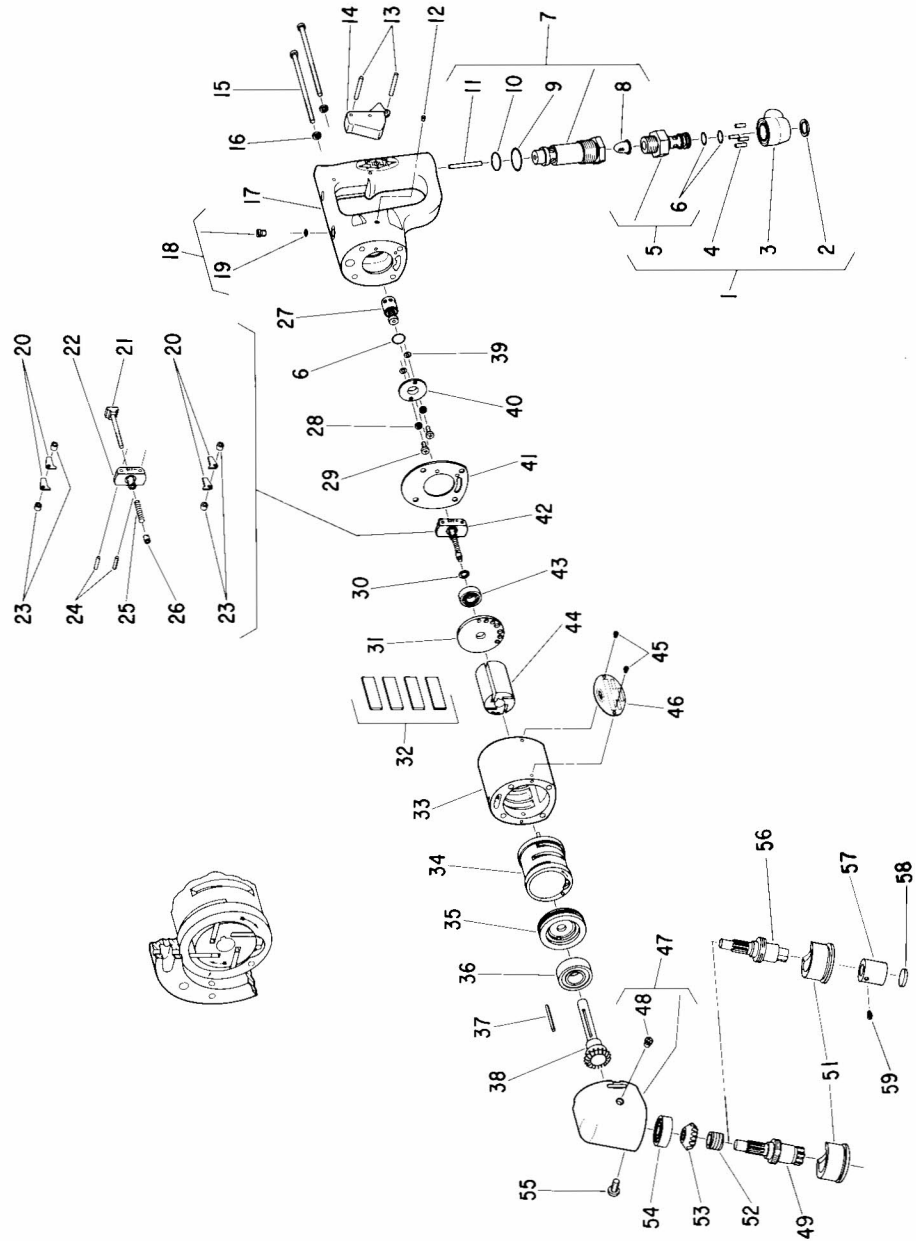

NOTE: Parts are no longer available for this tool.

The manual will continue on the next page.

Parts List for No. 1792 & 1792KW Sioux Air High Speed Driver

(Serial "A")

Furnish Catalog, Serial and Model Number When Ordering Parts

SIoux
TOOLS INC.

2901 FLOYD BOULEVARD ■ SIOUX CITY, IOWA 51102 ■

Parts List for No. 1792 & 1792KW Sioux Air High Speed Driver

(Serial "A")

Furnish Catalog, Serial and Model Number When Ordering Parts

Figure	Part No.	Name	Figure	Part No.	Name
1	43133	Assy.—Swivel	31	10520	End Plate—Rear
2	21523	Ring—Retaining	32	33997	Vane—Rotor (Set of 4)
3	13201	Swivel	33	12276	Housing
4	34819	Pin (4)*	34	33979	Cylinder
5	43334	Assy.—Swivel Body	35	10531	End Plate—Rear
6	14312	Ring—"O" (3)*	36	10243A	Bearing—Ball
7	33998	Assy.—Throttle Valve	37	44219	Key—Rotor
8	33993	Assy.—Air Screen	38	44226	Spindle—Rotor
9	14307	Ring—"O"	39	14750	Retainer—Screw (2)*
10	14274	Ring—"O"	40	44245	Retainer—Gov. Valve
11	30424	Pin	41	14751	Gasket
12	30375	Fitting—Grease	42	43669	Assy.—Governor (1792)
13	30347	Pin (2)*	43	10241	Bearing—Ball
14	33967	Assy.—Trigger	44	44220	Rotor
15	07129	Screw (4)*	45	06000	Screw (2)*
16	09724	Washer—Lock (4)*	46	20332	Plate—Name (1792)
17	43073	Assy.—Handle (Incl. Fig. 12, 13, 14 & 18)	46	20599	Plate—Name (1792KW)
18	44253	Oiler Screw & "O" Ring	47	12277	Case—Gear
19	14369	Ring—"O"	48	30356	Fitting—Grease
20	35069	Weight—Gov. (6)*	49	22939	Spindle—Spline Tool (1792)
21	43666	Assy.—Brg. Support & Spindle	51	33970	Cap—Bearing
22	44222	Frame—Gov.	52	21214	Spring
23	44218	Spacer—Gov. (4)*	53	19169	Gear—Spiral Bevel
24	30336	Pin—Roll (2)*	54	10113	Bearing—Ball
25	21411	Spring—Gov. (Red) (1792)	55	08279	Screw
26	13183	Nut—Gov. Adjusting	56	22947	Spindle—Tool (1792KW)
27	43664	Assy.—Gov. Valve	57	40176	Socket—Drive [Incl. Fig. 58, & 59, 1 ea.] (1792KW)
28	09704	Washer—Lock (2)*	58	05078	Disc—Leather (1792KW)
29	06325	Screw (2)*	59	07002	Screw—Set (1792KW)
30	35067	Washer—Wave			