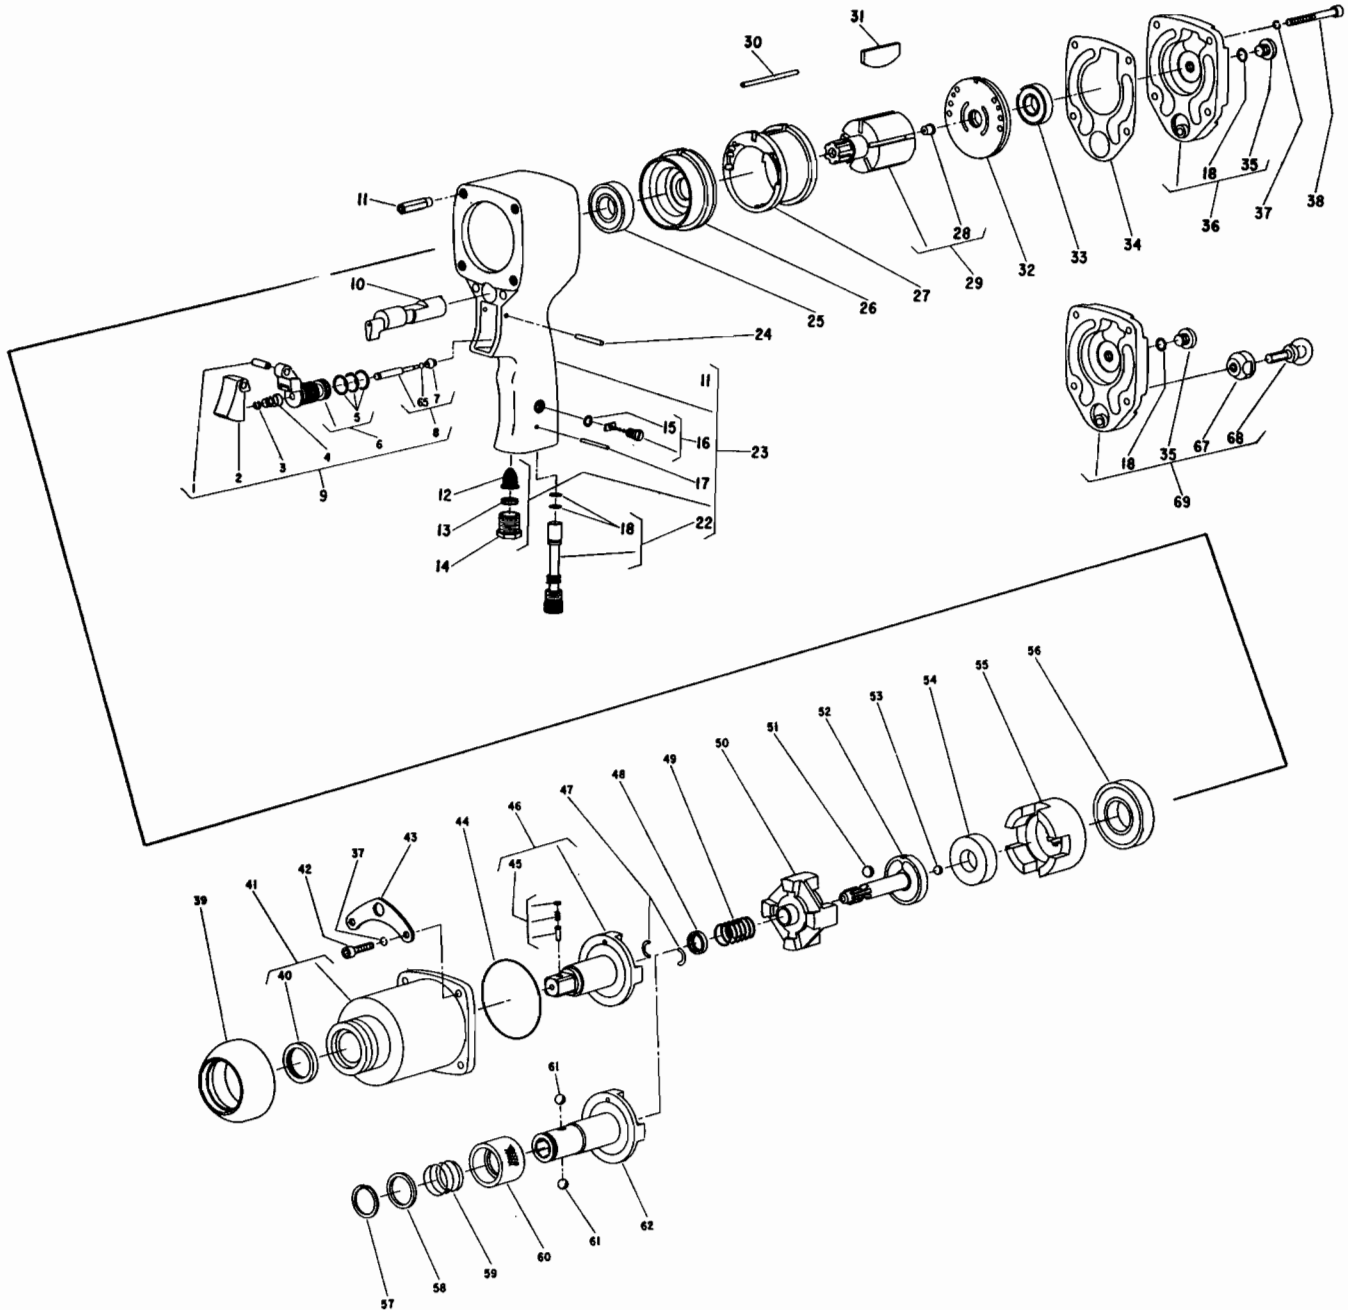

SIoux

TOOLS

Parts List for No's. 476, 477
Air Impact Wrench and No. 472 Screw Driver
(SERIAL NO. C100 & UP)

Furnish Catalog and Serial Number When Ordering Parts

Fig- ure	Part No.	Name	Fig- ure	Part No.	Name	
1	44754	Bushing	40	30408	Seal	
2	14087	Trigger	41	33976	Ass'm.—Hammer Case	
3	21542	Retainer	42	07091	Screw (4)*	
4	21401	Spring—Valve	43	35062	Bail—Front	
5	14312	Ring—"O" (3)*	44	14339	Ring—"O"	
6	53258	Ass'm.—Valve Seat & "O" Rings	45	43890	Ass'm.—Socket Retainer (476)	
7	14325	Valve		43891	Ass'm.—Socket Retainer (477)	
8	53296	Ass'm.—Valve	46	33977	Ass'm.—Anvil (476)	
9	53184	Ass'm.—Throttle Valve		43010	Ass'm.—Sp. 3" Longer Anvil (476)	
10	11575	Valve—Reversing		43011	Ass'm.—Sp. 5" Longer Anvil (476)	
11	44199	Insert (4)*		46	43056	Ass'm.—Anvil (477)
12	33993	Screen—Air		43058	Ass'm.—Sp. 3" Longer Anvil (477)	
13	21417	Spring		43059	Ass'm.—Sp. 5" Longer Anvil (477)	
14	44100	Bushing—Reducing	47	30617	Ring—Spring Retainer (Set of 2)	
15	14369	Ring—"O"	48	44882	Retainer—Ring	
16	43553	Ass'm.—Oiler Screw & Chain	49	21410	Spring—Hammer	
17	30219	Pin—Roll	50	11531	Hammer—Auxiliary	
18	14291	Ring—"O" (3)*	51	10322	Ball	
22	53098	Ass'm.—Regulator	52	44906	Cam—Spindle (476, 477, 472)	
23	53096	Ass'm.—Housing	53	10299	Ball	
24	30613	Pin—Drive	54	44482	Bearing—Steel	
25	10247	Bearing—Ball	55	44234	Frame—Hammer	
26	33975	Ass'm.—Front End Plate	56	10236	Bearing—Ball	
27	44256	Cylinder	57	21526	Ring—Retainer (472)	
28	30356	Fitting—Grease	58	34456	Ring—Guide (472)	
29	44197	Rotor	59	21414	Spring (472)	
30	44195	Pin—Alignment	60	34455	Retainer—Ball (472)	
31	43027	Vane—Rotor (Set of 5)	61	10324	Ball (2) (472)	
32	33958	Ass'm.—Rear End Plate	62	44261	Anvil (472)	
33	10203	Bearing—Ball	65	35311	Washer	
34	14795	Gasket	67	54135	Nut—Vertical Bail	
35	08649	Screw	68	30665	Bail—Vertical	
36	53094	Ass'm.—Back Cap	69	53150	Ass'y—Housing Cap	
37	09726	Washer—Lock (8)*				
38	07094	Screw (4)*				
39	14364	Protector—Rubber				

*Order Quantity As Needed

SIoux TOOLS INC.
SIoux CITY, IOWA, U.S.A. 51102

SIoux

TOOLS

Parts List for No's. 476, 477 Air Impact Wrench and No. 472 Screw Driver (SERIAL NO. C100 & UP)

Furnish Catalog and Serial Number When Ordering Parts