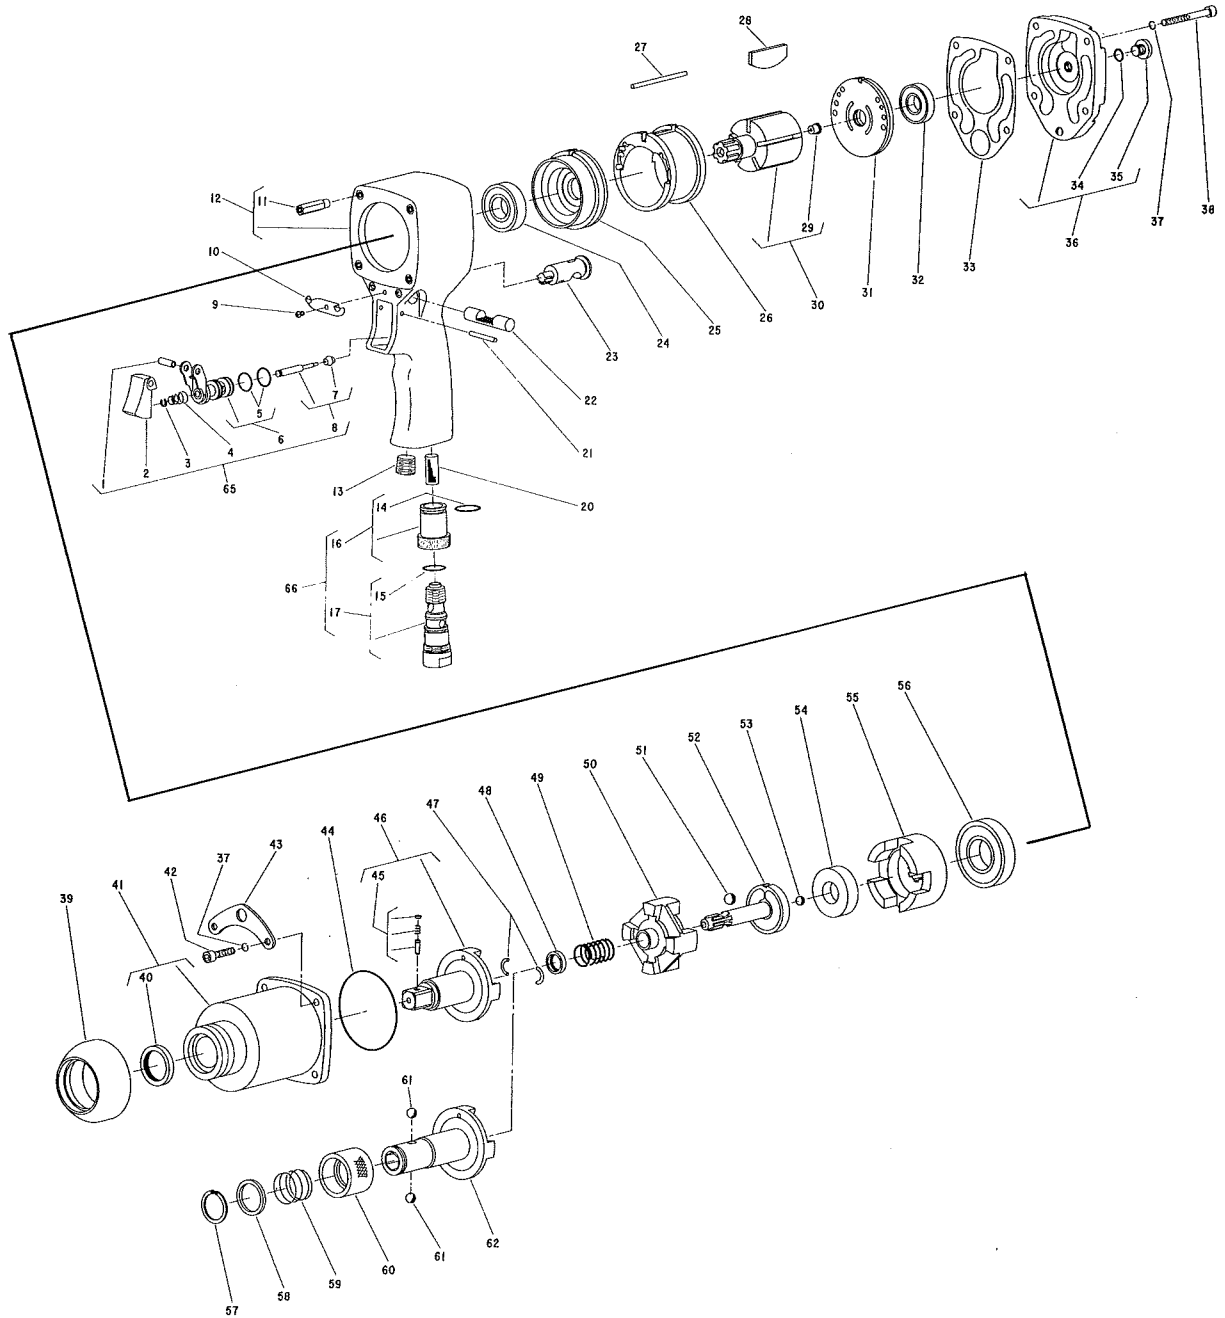

†Includes Fig. 9, 10, 11, 13, 20 thru 23, 33, 36, 66

*These parts included in Tune-Up Set No. 43915

SIoux TOOLS INC.

SIoux CITY, IOWA, U.S.A. 51102

SIoux

TOOLS

Parts List for No's. 475, 476, 477
AIR IMPACT WRENCH and
No. 472 & No. 472B SCREW DRIVER
(SERIAL NO. B100 UP TO C99)