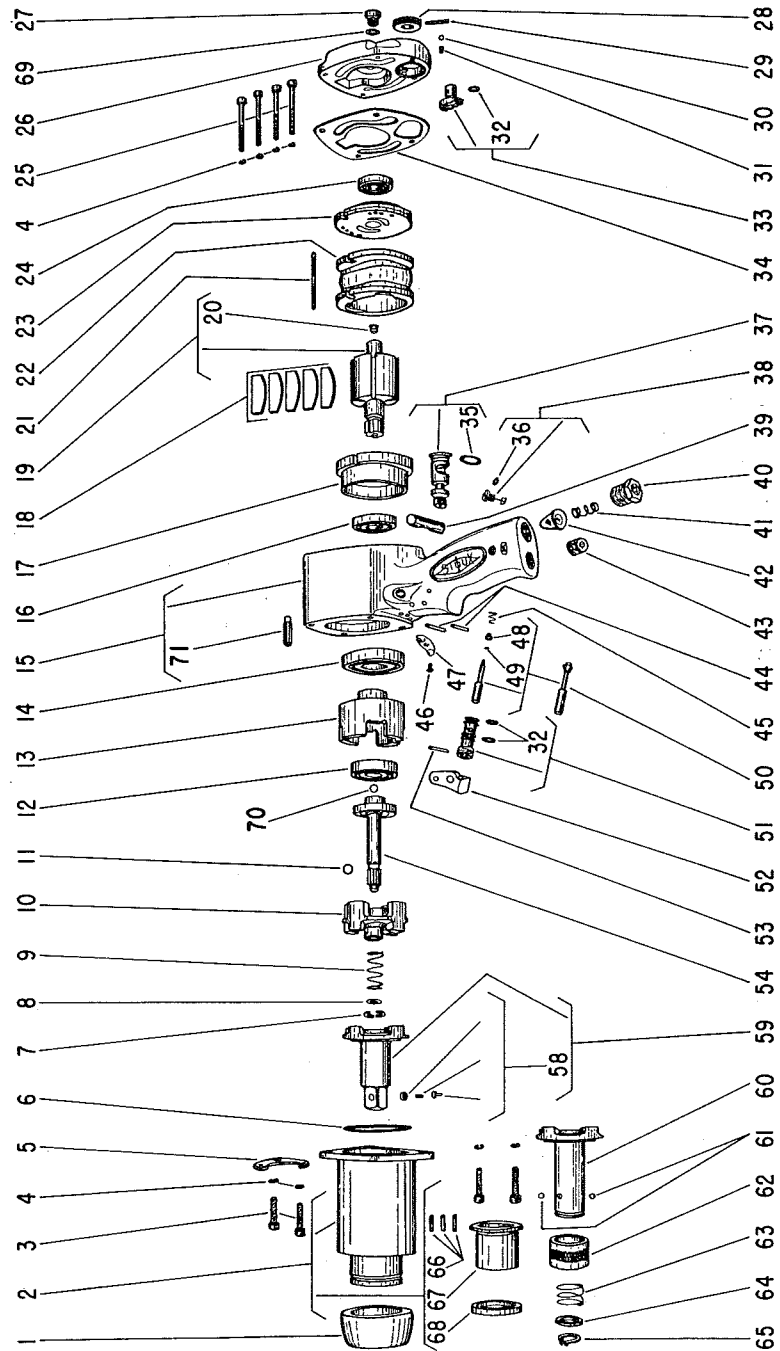

*These parts included in Tune-Up Set No. 43904

† Includes Fig. 15, 26 thru 34, 38, 40 thru 45, 50 thru 53, 69

SIoux TOOLS Inc.

SIoux CITY, IOWA, U.S.A. 51102

SIoux

TOOLS

Parts List for No's. 475, 476, 477 AIR IMPACT WRENCH and No. 472 & 472B SCREW DRIVER (UP TO SERIAL B99)