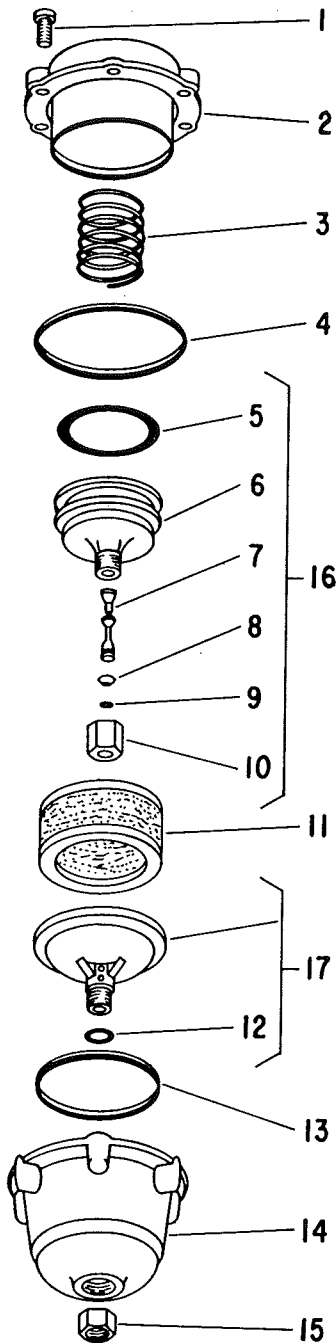

Repair Kit No. 33711 consists of the following

Figure Numbers: 4, 5, 9, 10 and 18.

Conversion Kit No. 00097 consists of Figure No. 8, 9, 17 & 18.

PARTS LIST FOR NO. 1353

| Figure | Part No. | Name |
|--------|----------|--------------------|
| 1 | 08139 | Screw—1/4" (8) |
| 2 | 00018 | Cover |
| 3 | 00019 | Spring |
| 4 | 00020 | Gasket—Cover |
| 5 | 00022 | Ring—"O" |
| 6 | 00076 | Piston |
| 7 | 00077 | Nut |
| 8 | 00094 | Stem—Valve |
| 9 | 00015 | Ring—"O" (3) |
| 10 | 00023 | Filter—Felt |
| 12 | 00030 | Ring—"O" |
| 13 | 00079 | Gasket—Sump |
| 14 | 00080 | Body |
| 15 | 09616 | Nut—7/16" |
| 16 | 00021 | Ass'm.—Piston |
| 17 | 00024 | Ass'm.—Sump Baffle |
| 18 | 00163 | Ring—"O" |

SIoux

TOOLS

Parts List for No's. 1352 & 1353

AIR FILTER

(SERIES "B")

PARTS LIST FOR NO. 1352

| Figure | Part No. | Name |
|--------|----------|--------------------|
| 1 | 07538 | Screw #12 (6) |
| 2 | 00009 | Cover |
| 3 | 00010 | Spring |
| 4 | 00011 | Gasket |
| 5 | 00016 | Ring—"O" |
| 6 | 00146 | Piston |
| 7 | 00147 | Stem-Valve |
| 8 | 00148 | Packing—Vee |
| 9 | 00149 | Ring—"O" |
| 10 | 00150 | Nut |
| 11 | 00013 | Filter—Felt |
| 12 | 00152 | Ring—"O" |
| 13 | 00017 | Gasket |
| 14 | 00153 | Body |
| 15 | 00154 | Nut |
| 16 | 00155 | Ass'm.—Piston |
| 17 | 00151 | Ass'm.—Sump Baffle |

Repair Kit No. 00156 consists of the following Figure Numbers: 4, 5, 8, 9, 11

PARTS LIST FOR NO. 1353

| Figure | Part No. | Name |
|--------|----------|--------------------|
| 1 | 08139 | Screw—1/4" (8) |
| 2 | 00018 | Cover |
| 3 | 00019 | Spring |
| 4 | 00020 | Gasket—Cover |
| 5 | 00022 | Ring—"O" |
| 6 | 00157 | Piston |
| 7 | 00158 | Stem—Valve |
| 8 | 00148 | Packing—Vee |
| 9 | 00149 | Ring—"O" |
| 10 | 00150 | Nut |
| 11 | 00023 | Filter—Felt |
| 12 | 00152 | Ring—"O" |
| 13 | 00079 | Gasket |
| 14 | 00159 | Body |
| 15 | 00154 | Nut |
| 16 | 00160 | Ass'm.—Piston |
| 17 | 00161 | Ass'm.—Sump Baffle |