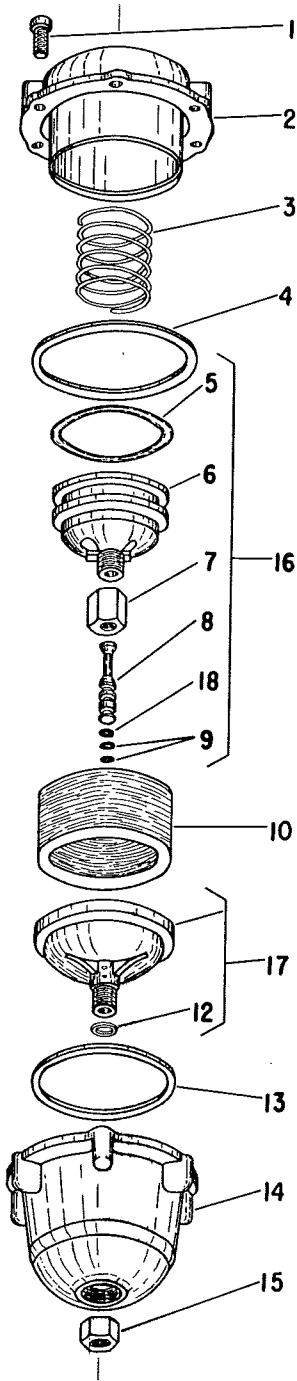

NOTE: Parts are no longer available for this tool.

The manual will continue on the next page.

SIoux

TOOLS

Parts List for No's. 1352 & 1353 AIR FILTER

PARTS LIST FOR NO. 1352

| Figure | Part No. | Name |
|--------|----------|----------------------------------|
| 1 | 07537 | Screw—#12 (6) |
| 2 | 00009 | Cover |
| 3 | 00010 | Spring |
| 4 | 00011 | Gasket—Cover |
| 5 | 00016 | Ring—"O" |
| 6 | 00081 | Piston |
| 7 | 00077 | Nut |
| 8 | 00082 | Stem—Valve (Model 1404) |
| | 00094 | Stem—Valve (Model 1404A) |
| 9 | 00015 | Ring—"O" (3) |
| 10 | 00013 | Filter—Felt |
| 12 | 00030 | Ring—"O" |
| 13 | 00017 | Gasket—Sump |
| 14 | 00083 | Body |
| 15 | 09616 | Nut—7/16" |
| 16 | 00012 | Ass'm.—Piston (Model 1404) |
| | 00095 | Ass'm.—Piston (Model 1404A) |
| 17 | 00014 | Ass'm.—Sump Baffle (Model 1404) |
| | 00096 | Ass'm.—Sump Baffle (Model 1404A) |
| 18 | 00163 | Ring—"O" |

Repair Kit No. 33711 consists of the following

Figure Numbers: 4, 5, 9, 10 and 18.

Conversion Kit No. 00097 consists of Figure No. 8, 9, 17 & 18.

PARTS LIST FOR NO. 1353

| Figure | Part No. | Name |
|--------|----------|--------------------|
| 1 | 08139 | Screw—1/4" (8) |
| 2 | 00018 | Cover |
| 3 | 00019 | Spring |
| 4 | 00020 | Gasket—Cover |
| 5 | 00022 | Ring—"O" |
| 6 | 00076 | Piston |
| 7 | 00077 | Nut |
| 8 | 00094 | Stem—Valve |
| 9 | 00015 | Ring—"O" (3) |
| 10 | 00023 | Filter—Felt |
| 12 | 00030 | Ring—"O" |
| 13 | 00079 | Gasket—Sump |
| 14 | 00080 | Body |
| 15 | 09616 | Nut—7/16" |
| 16 | 00021 | Ass'm.—Piston |
| 17 | 00024 | Ass'm.—Sump Baffle |
| 18 | 00163 | Ring—"O" |