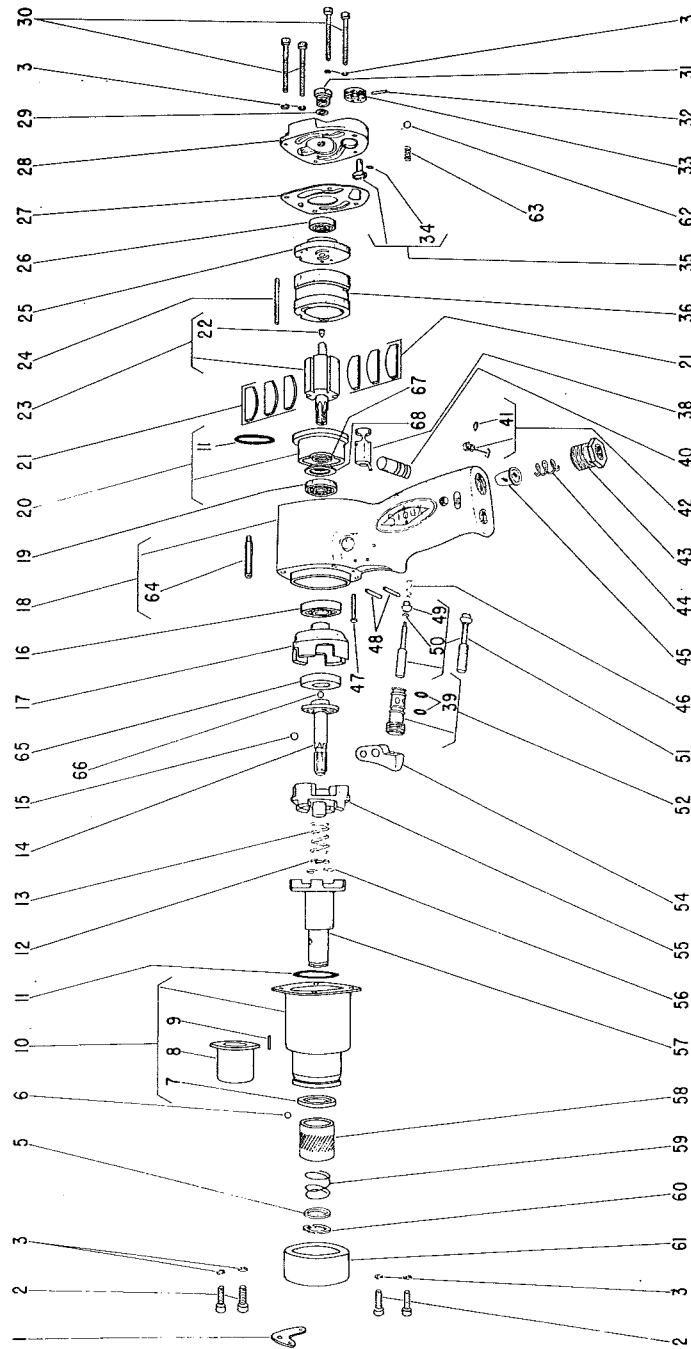

SIoux

TOOLS

Parts List for No's. 470 & 471

AIR SCREW DRIVER

(SERIAL 9001 & UP)

Furnish Catalog, Serial and Model Number When Ordering Parts

Fig- ure	Part No.	Name	Fig- ure	Part No.	Name
1	35041	Bail—Front	36	44737	Cylinder
2	06501	Screw—#8 (4)	38	43159	Ass'm.—Reversing Valve
3	09712	Washer—Lock #8 (8)	*39	14291	Ring—"O" (2)
5	44660	Ring—Guide (470)	40	44115	Driver—Reversing Valve
	44239	Ring—Guide (471)	*41	14369	Ring—"O"
6	10902	Ball—Steel (470)	42	33991	Ass'm.—Oiler Screw
	10299	Ball—Steel (2) (471)	43	44100	Bushing—Reducing
* 7	30258	Seal—Garlock	44	21417	Spring
8	10424	Bushing—Steel	45	33993	Screen—Air
9	30471	Pin	46	21401	Spring
10	33883	Ass'm.—Hammer Case	47	09960	Rivet
* 11	14334	Ring—"O" (2)	48	30325	Pin (2)
12	35094	Washer	*49	14325	Valve—Rubber
13	21404	Spring—Hammer	50	35311	Washer
14	44309	Cam—Spindle	51	33892	Ass'm.—Valve
15	10291	Ball—Steel	52	33928	Ass'm.—Valve Seat
16	10203	Bearing—Ball	54	33881	Trigger
17	44736	Frame—Hammer	55	11558	Hammer—Auxiliary
18	43157	Housing	56	35093	Washer—Split (Set of 2)
19	10241	Bearing—Ball	57	44742	Anvil (470)
20	43533	Plate—Front End		44743	Anvil (471)
* 21	33940	Vane—Rotor (Set of 6)	58	44161	Retainer—Ball (470)
22	30375	Fitting—Grease		44238	Retainer—Ball (471)
23	44103	Ass'm.—Rotor	59	21406	Spring (470)
24	30424	Pin—Alignment		21414	Spring (471)
25	43532	Plate—Rear End	60	21501	Ring—Retainer (470)
26	10219	Bearing—Ball		21520	Ring—Retainer (471)
* 27	14744	Gasket	61	14351B	Protector—Rubber (470)
28	43149	Cap—Housing		14351G	Protector—Rubber (471)
* 29	14753	Washer	62	10303	Ball
30	06603	Screw—#8 (4)	63	21392	Spring
31	44139	Cap—Grease	64	44106	Insert—Hex (4)
32	30336	Pin	65	44673	Bearing—Steel
33	44395	Knob—Output Control	66	10306	Ball—Steel
* 34	14373	Ring—"O"	67	30473	Seal—Garlock
35	43156	Control—Output	68	35186	Spacer

*These parts included in Tune-Up Set No. 43903

SIoux TOOLS INC.

SIoux CITY, IOWA, U.S.A. 51102

SIoux

TOOLS

Parts List for No's. 470 & 471 AIR SCREW DRIVER (SERIAL 9001 & UP)

Furnish Catalog, Serial and Model Number When Ordering Parts