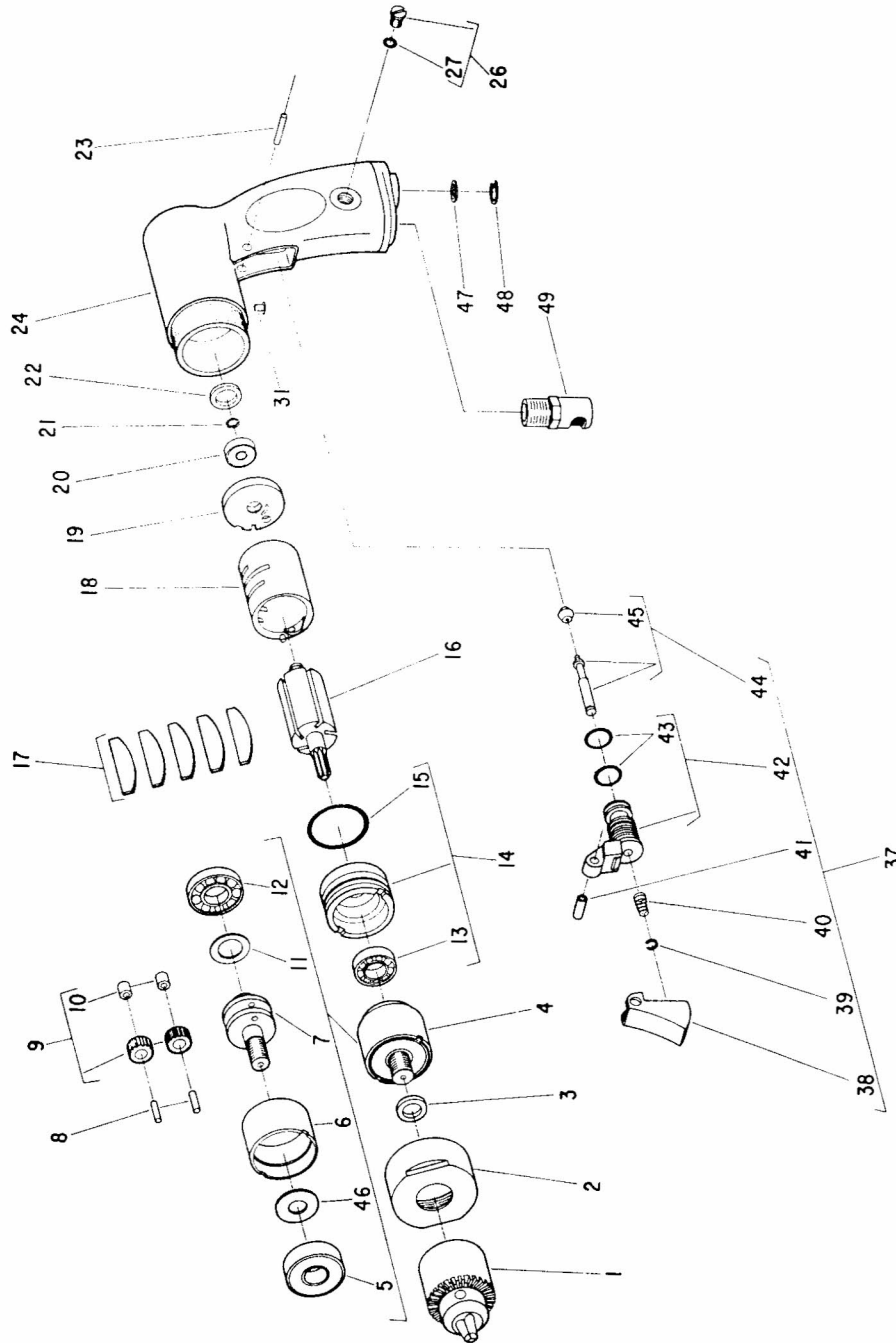

SIoux

TOOLS

Parts List for No's. 1450, 1451, 1452, 1453 & 1454 Sioux AIR DRILL

(Serial D100 & Up)

When Ordering Parts, Specify Model and Serial Number