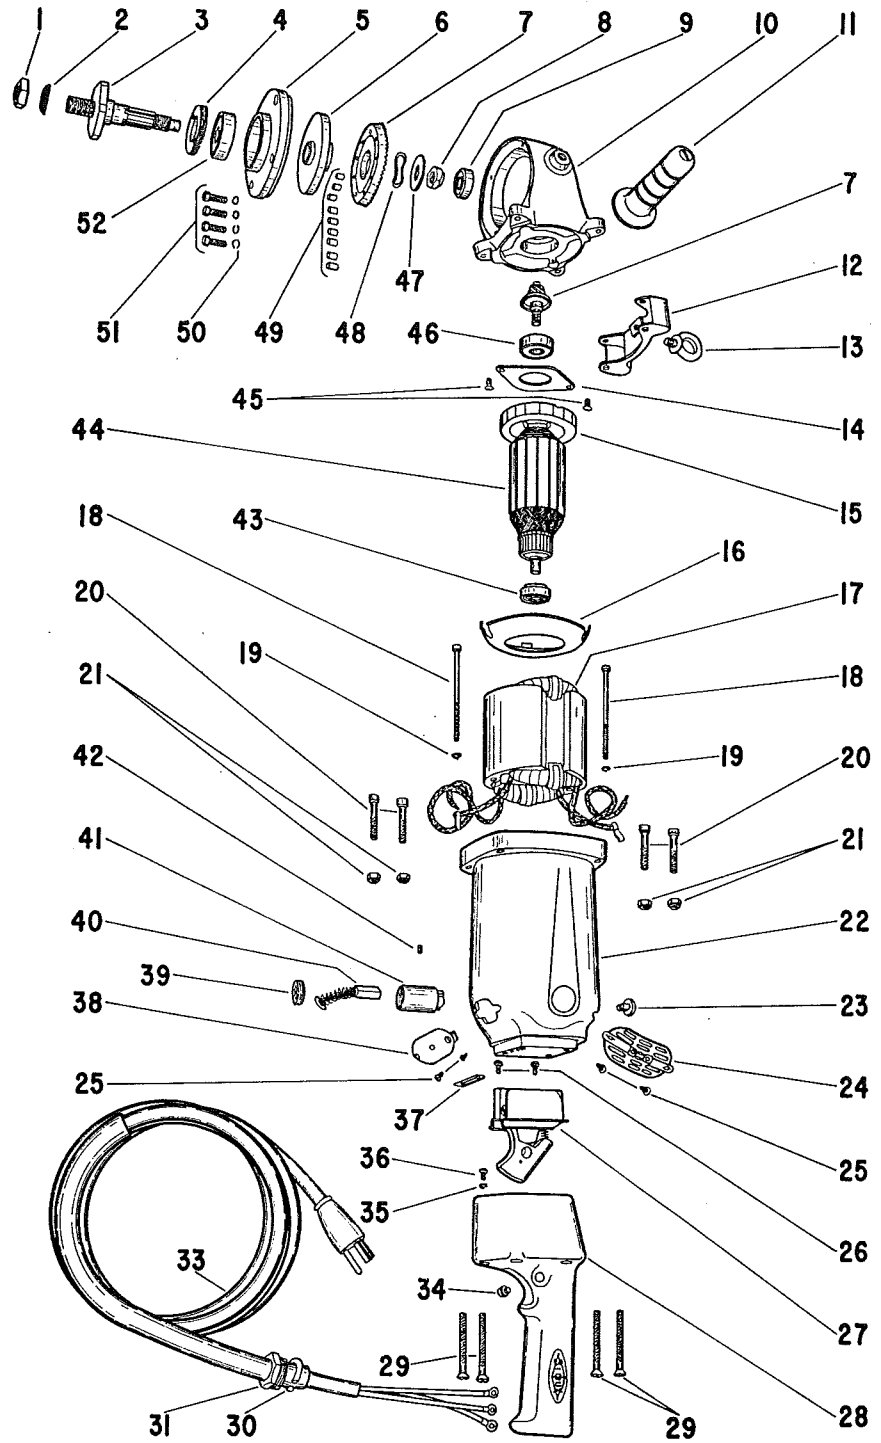

Parts List for No. 1270 Sioux 9-Inch Heavy Duty Grinder

Furnish Catalog and Serial Number When Ordering Parts

SIoux

TOOLS

Parts List for No. 1270 Sioux 9-Inch Heavy Duty Grinder

Furnish Catalog, Serial and Model Number When Ordering Parts

Fig- ure	Part No.	Name	F'g- ure	Part No.	Name
1	09657	Nut—Tool Spindle	27	18197	Switch
2	24295	Flange—Outside	28	33787	Handle
3	22938	Spindle—Tool	29	08225	Screw—$\frac{1}{4}$" (4)
4	34971	Retainer—Bearing	30	21511	Ring—Clinch
5	12253	Support—Bearing	31	34978	Retainer—Cord
6	34969	Carrier—Gear (5000 R.P.M.)	32	18756	Adaptor
	44337	Carrier—Gear (6000 R.P.M.)	33	18648	Cord—Electric with Terminals
7	19714	Gears—Matched Set, Spiral Bev- el Gear and Pinion (5000 R.P.M.)	33616	33616	Protector—Cord
	19716	Gears—Matched Set, Spiral Bev- el Gear and Pinion (6000 R.P.M.)	34	33679	Lock—Trigger Switch
8	09653	Nut—Elastic Stop	35	09712	Washer—Lock #8
9	10282	Bearing—Ball	36	06485	Screw—#8
10	12254	Case—Gear	37	14697	Retainer—Wire
11	23006	Handle—Side	38	33781	Cover—Closed Inspection Hole
12	25993	Director—Air	39	18119	Cap—Brush Holder (2)
13	09420	Bolt—Eye	40	18003A	Brush—Motor (2) (Pair)
14	25016	Plate—Bearing Lock	41	18074	Holder—Brush (2)
15	21610	Fan	42	07000	Screw—#10 (2)
16	25014	Plate—Baffle	43	10118	Bearing—Ball
17	17092	Field—Motor	44	16592	Armature with Fan
18	07113	Screw—#10 (2)		16815	Armature with Fan & Bearings
19	09724	Washer—Lock #10 (2)	45	07204	Screw—#10 (2)
20	08274	Screw—$\frac{1}{4}$" (4)	46	10244	Bearing—Ball
21	09530	Nut—$\frac{1}{4}$" (4)	47	25990	Washer (5000 R.P.M.)
22	12252	Housing		44338	Washer (6000 R.P.M.)
23	34976	Button—Wear	48	25925	Washer—Spring
24	23091	Cover—Open Inspection Hole	49	14033	Pin—Drive (9)
25	06093	Screw—#4 (4)	50	14759	Washer (4)
26	06690	Screw—#8 (2)	51	08142	Screw—$\frac{1}{4}$" (4)
			52	10232	Bearing—Ball
				20284	Plate—Name (5000 R.P.M.)
				20352	Plate—Name (6000 R.P.M.)
				09954	Screw—Drive (2)
				33619	Guard

ALBERTSON & COMPANY, Inc.

SIOUX CITY, IOWA, U.S.A. 51102