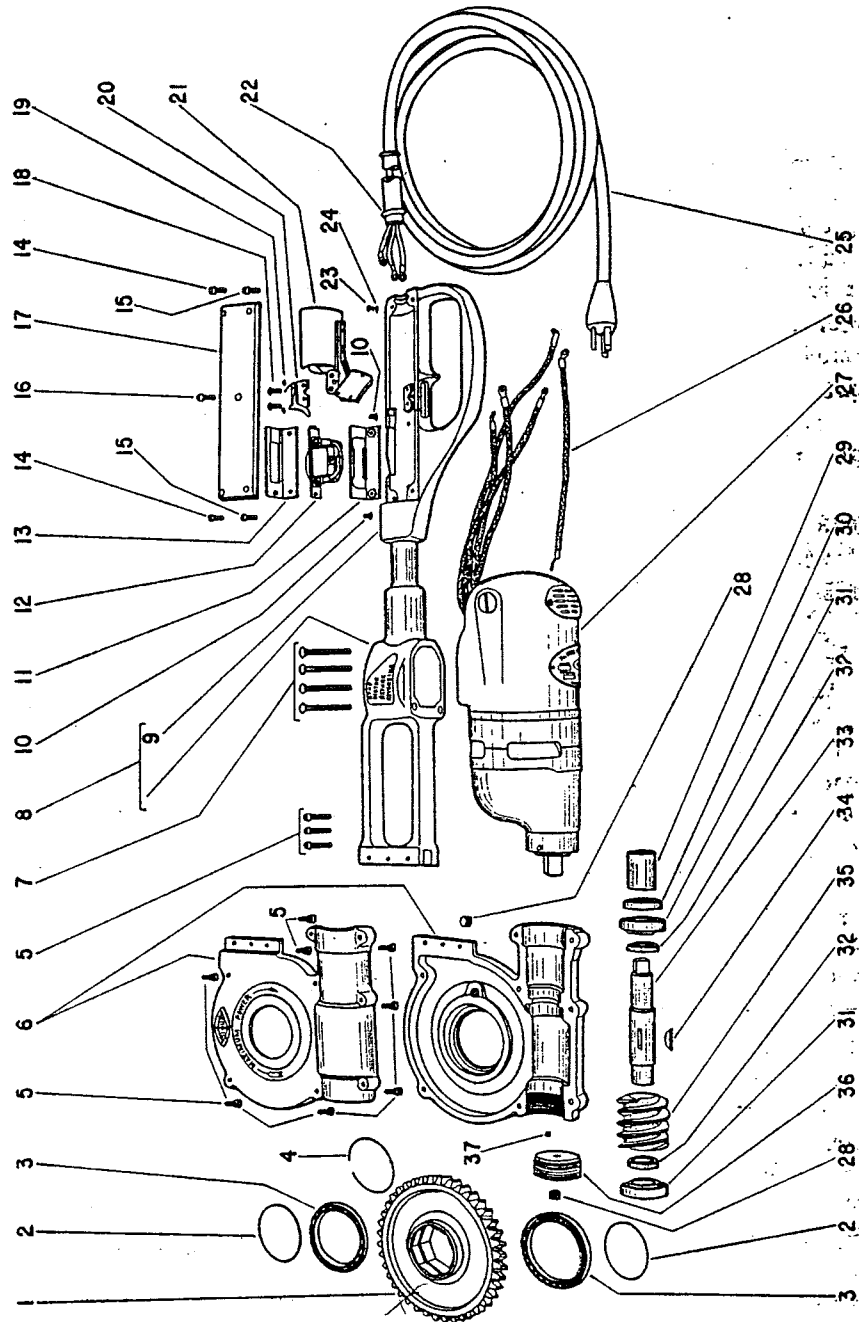

NOTE: Parts are no longer available for this tool.

The manual will continue on the next page.

SIoux

TOOLS

Parts Price List for No. 1508 POWER PIPE THREADER

Furnish Catalog, Serial or Model Number When Ordering Parts

ALBERTSON & COMPANY, Inc.
SIoux CITY 2, IOWA, U.S.A.

SIoux

TOOLS

Parts Price List for No. 1508 POWER PIPE THREADER

Furnish Catalog, Serial and Model Number When Ordering Parts

Fig- Part ure No.	Name
1	19161 Gear—Worm
2	14341 Ring—"O" (2)
3	10229 Bearing—Ball
4	21509 Ring—Snap
5	07092 Screw—#10 (11)
6	33612 Ass'm.—Gear Case
7	08160 Screw—1/4" (4)
8	33613 Ass'm.—Handle & Motor Mount
9	33614 *Ass'm.—Handle & Cover
10	06201 Screw—#6 (2)
11	33582 Bracket—Lower
12	18374 Switch—Reversing
13	25980 Bracket—Upper
14	06573 Screw—#8 (2)
15	06577 Screw—#8 (2)
16	06590 Screw—#8
17	12245 Cover—Handle
18	06669 Screw—#8 (2)
19	09712 Washer—Lock #8 (2)
20	33581 Pawl—Interlocking

Fig- Part ure No.	Name
21	18193 Switch
22	21455 Ring—Clinch
23	06224 Screw—#6
24	09704 Washer—Lock #6
25	18639 Cord—Electric, with terminals
26	18848 Wire—Lead
27	33585 Ass'm.—Gear Motor
28	30246 Plug—Pipe (2)
29	34939 Coupling
30	30329 Seal—Oil
31	10296 Bearing (2)
32	34940 Spacer (2)
33	22608 Shaft
34	30330 Key—Woodruff
35	19451 Worm
36	34941 Plug—Thrust
37	07002 Screw—#10
	20278 Plate—Name
	09954 Screw—Drive (2)
	18756 Adaptor

Fig- Part ure No.	Name
7	09750 Washer—Lock 1/4" (2)
8	12243 Bracket—Torque
9	07092 Screw—#10 (8)
10	30246 Plug—Pipe
11	11366 Sprocket—Large
12	12248 Case

PRICES ARE NET TO USER AND SUBJECT TO CHANGE WITHOUT NOTICE