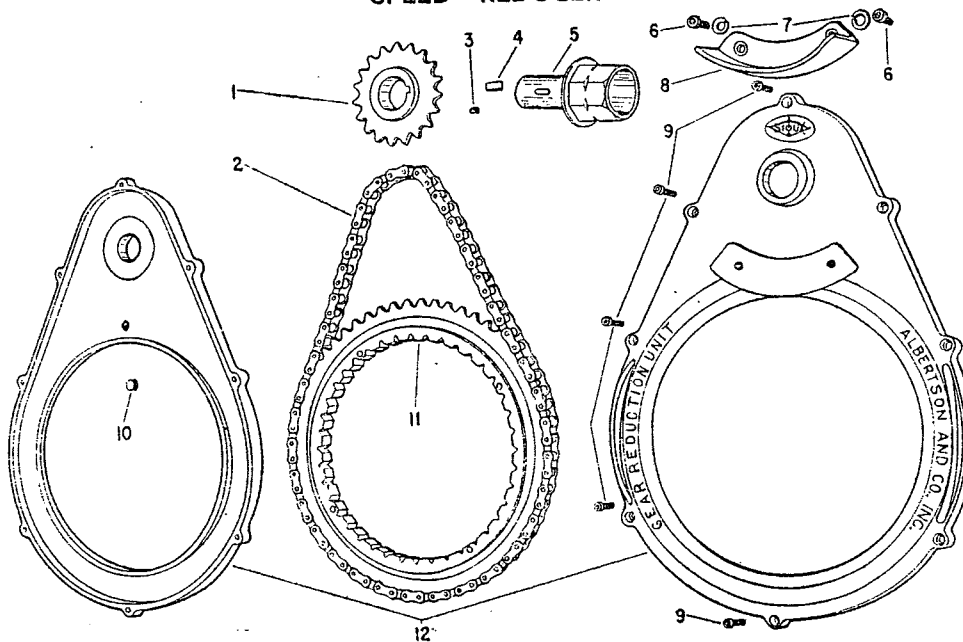

ALBERTSON & COMPANY, Inc.
SIoux CITY 2, IOWA, U.S.A.

SIoux

TOOLS

Parts Price List for No. 1508 POWER PIPE THREADER

Furnish Catalog, Serial and Model Number When Ordering Parts

Fig- Part ure No.	Name
1	19161 Gear—Worm
2	14341 Ring—"O" (2)
3	10229 Bearing—Ball
4	21509 Ring—Snap
5	07092 Screw—#10 (11)
6	33612 Ass'm.—Gear Case
7	08160 Screw—1/4" (4)
8	33613 Ass'm.—Handle & Motor Mount
9	33614 *Ass'm.—Handle & Cover
10	06201 Screw—#6 (2)
11	33582 Bracket—Lower
12	18374 Switch—Reversing
13	25980 Bracket—Upper
14	06573 Screw—#8 (2)
15	06577 Screw—#8 (2)
16	06590 Screw—#8
17	12245 Cover—Handle
18	06669 Screw—#8 (2)
19	09712 Washer—Lock #8 (2)
20	33581 Pawl—Interlocking

Fig- Part ure No.	Name
21	18193 Switch
22	21455 Ring—Clinch
23	06224 Screw—#6
24	09704 Washer—Lock #6
25	18639 Cord—Electric, with terminals
26	18848 Wire—Lead
27	33585 Ass'm.—Gear Motor
28	30246 Plug—Pipe (2)
29	34939 Coupling
30	30329 Seal—Oil
31	10296 Bearing (2)
32	34940 Spacer (2)
33	22608 Shaft
34	30330 Key—Woodruff
35	19451 Worm
36	34941 Plug—Thrust
37	07002 Screw—#10
	20278 Plate—Name
	09954 Screw—Drive (2)
	18756 Adaptor

*No. 8 & 9 must be Assembled at Factory

Parts Price List For No. 1511 SPEED REDUCER

Fig- Part ure No.	Name
1	19712 Sprocket—Small
2	30333 Chain—Roller
3	08001 Screw—1/4"
4	30332 Key
5	11365 Shaft
6	08232 Screw—1/4" (2)

Fig- Part ure No.	Name
7	09750 Washer—Lock 1/4" (2)
8	12243 Bracket—Torque
9	07092 Screw—#10 (8)
10	30246 Plug—Pipe
11	11366 Sprocket—Large
12	12248 Case

PRICES ARE NET TO USER AND SUBJECT TO CHANGE WITHOUT NOTICE