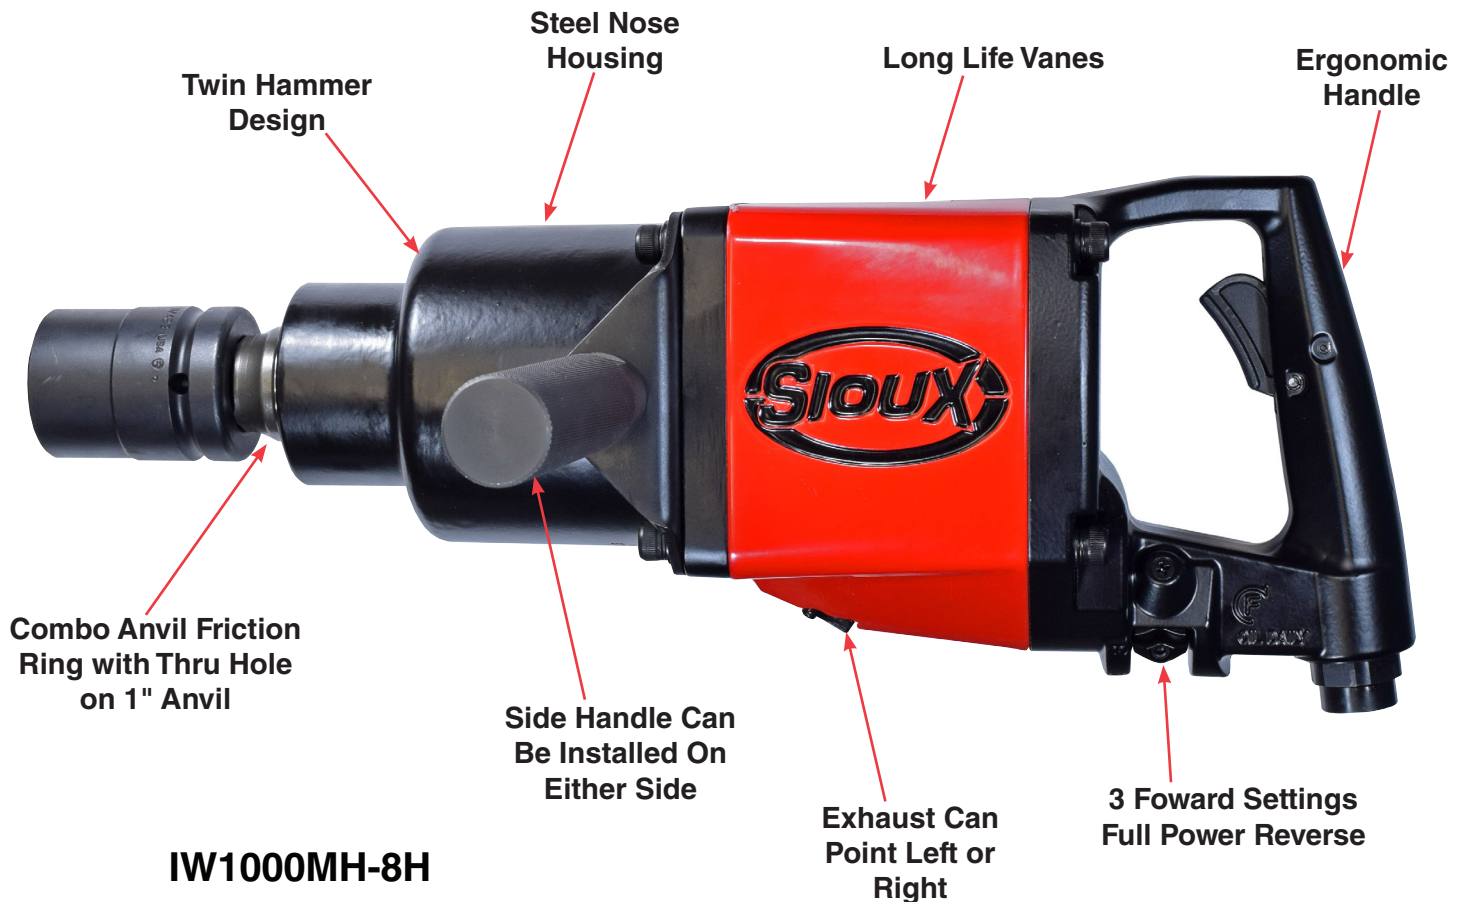

D-HANDLE IMPACT WRENCHES

POWER UP TO NEW 1", 1-1/2", & #5 SPLINE IMPACTS

Key Features:

D-Handle

Inside Trigger

Steel Nose Housing

Versatile Twin Hammer

Forged and High-Alloy Steel Impact Components for Long Life

D-HANDLE IMPACT WRENCHES

IW1000MP-8H

Choose From:

- 1", 1-1/2", #5 Spline Drive
- Standard, Long & Extra Long Anvils

IW1000MH-8H6

#5 Spline

IW1000MH-5S

Model Number	Drive Size	Bolt Cap Grade 5		Max. Working Torque ¹		Maximum Torque		Blows Per Minute	Free Speed	Weight		Length		Side To Center		Avg Air Consumption		Socket Retainer Style	
		in	mm	ft lb	Nm	ft lb	Nm			lb	kg	in	mm	in	mm	cfm	l/s		
Heavy Duty Class																			
IW1000MP-8H	1	1-1/4	32	1200	1630	1700	2300	825	6500	18.2	8.3	14.8	375	1.85	47	34	16	Hole/Ring	
IW1000MP-8H5	1	1-1/4	32	1200	1630	1700	2300	825	6500	19.7	8.9	19.3	490	1.85	47	34	16	Hole/Ring	
IW1000MP-8H8	1	1-1/4	32	1200	1630	1700	2300	825	6500	20.7	9.4	22.3	560	1.85	47	34	16	Hole/Ring	
Super Duty Class																			
IW1000MH-8H	1	1-1/2	39	2100	2840	2500	3380	800	4000	33.4	15.2	17.0	430	2.5	65	50	24	Hole/Ring	
IW1000MH-8H6	1	1-1/2	39	2100	2840	2500	3380	800	4000	37.3	16.9	24.1	610	2.5	65	50	24	Hole/Ring	
IW1000MH-12H	1-1/2	1-1/2	39	2100	2840	2500	3380	800	4000	33.9	15.4	17.2	440	2.5	65	50	24	Hole	
IW1000MH-5S	#5 Spline	1-1/2	39	2100	2840	2500	3380	800	4000	33.7	15.3	17.6	450	2.5	65	50	24	Pin	

¹ Maximum working torque determined by 5 second rundown on appropriate Skidmore-Wilhelm Torque-Tension Tester.
General: Air Inlet Size: 1/2" NPT • Recommended Hose Size: 1/2" (30 mm) • Performance rated @ 90 psig (6.2 bar) air pressure