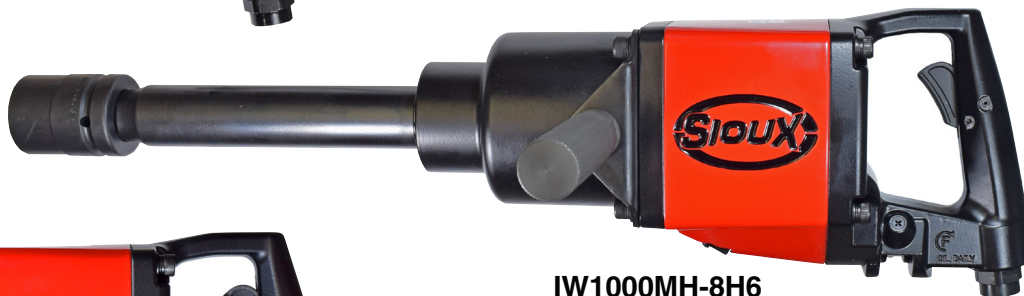

D-HANDLE IMPACT WRENCHES

POWER UP TO NEW 1", 1-1/2", & #5 SPLINE IMPACTS

Key Features:

D-Handle

Inside Trigger

Steel Nose Housing

Versatile Twin Hammer

Forged and High-Alloy Steel Impact Components for Long Life

D-HANDLE IMPACT WRENCHES

IW1000MP-8H

Choose From:

- 1", 1-1/2", #5 Spline Drive
- Standard, Long & Extra Long Anvils

IW1000MH-8H6

#5 Spline

IW1000MH-5S

Model Number	Drive Size	Bolt Cap Grade 5		Max. Working Torque ¹		Maximum Torque		Blows Per Minute	Free Speed	Weight		Length		Side To Center		Avg Air Consumption		Socket Retainer Style	
		in	mm	ft lb	Nm	ft lb	Nm			lb	kg	in	mm	in	mm	cfm	l/s		
Heavy Duty Class																			
IW1000MP-8H	1	1-1/4	32	1200	1630	1700	2300	825	6500	18.2	8.3	14.8	375	1.85	47	34	16	Hole/Ring	
IW1000MP-8H5	1	1-1/4	32	1200	1630	1700	2300	825	6500	19.7	8.9	19.3	490	1.85	47	34	16	Hole/Ring	
IW1000MP-8H8	1	1-1/4	32	1200	1630	1700	2300	825	6500	20.7	9.4	22.3	560	1.85	47	34	16	Hole/Ring	
Super Duty Class																			
IW1000MH-8H	1	1-1/2	39	2100	2840	2500	3380	800	4000	33.4	15.2	17.0	430	2.5	65	50	24	Hole/Ring	
IW1000MH-8H6	1	1-1/2	39	2100	2840	2500	3380	800	4000	37.3	16.9	24.1	610	2.5	65	50	24	Hole/Ring	
IW1000MH-12H	1-1/2	1-1/2	39	2100	2840	2500	3380	800	4000	33.9	15.4	17.2	440	2.5	65	50	24	Hole	
IW1000MH-5S	#5 Spline	1-1/2	39	2100	2840	2500	3380	800	4000	33.7	15.3	17.6	450	2.5	65	50	24	Pin	

¹ Maximum working torque determined by 5 second rundown on appropriate Skidmore-Wilhelm Torque-Tension Tester.
General: Air Inlet Size: 1/2" NPT • Recommended Hose Size: 1/2" (30 mm) • Performance rated @ 90 psig (6.2 bar) air pressure