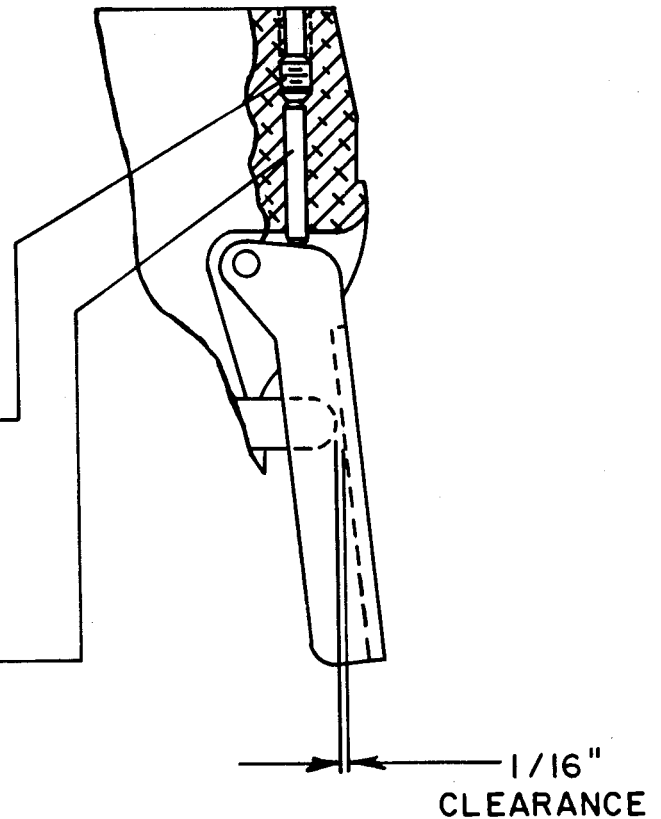

INSTRUCTIONS for LEVER STOP PIN

For Nos. 1238L, 1285L, 1287L, 509, 514

SCREW-SET

#8 - 32 X 1/4"
(ASSEMBLE WITH
LOCTITE #271)

PIN

.1250" X .750"

**SIoux
TOOLS INC.**

2901 FLOYD BOULEVARD ■ SIOUX CITY, IOWA 51102 ■