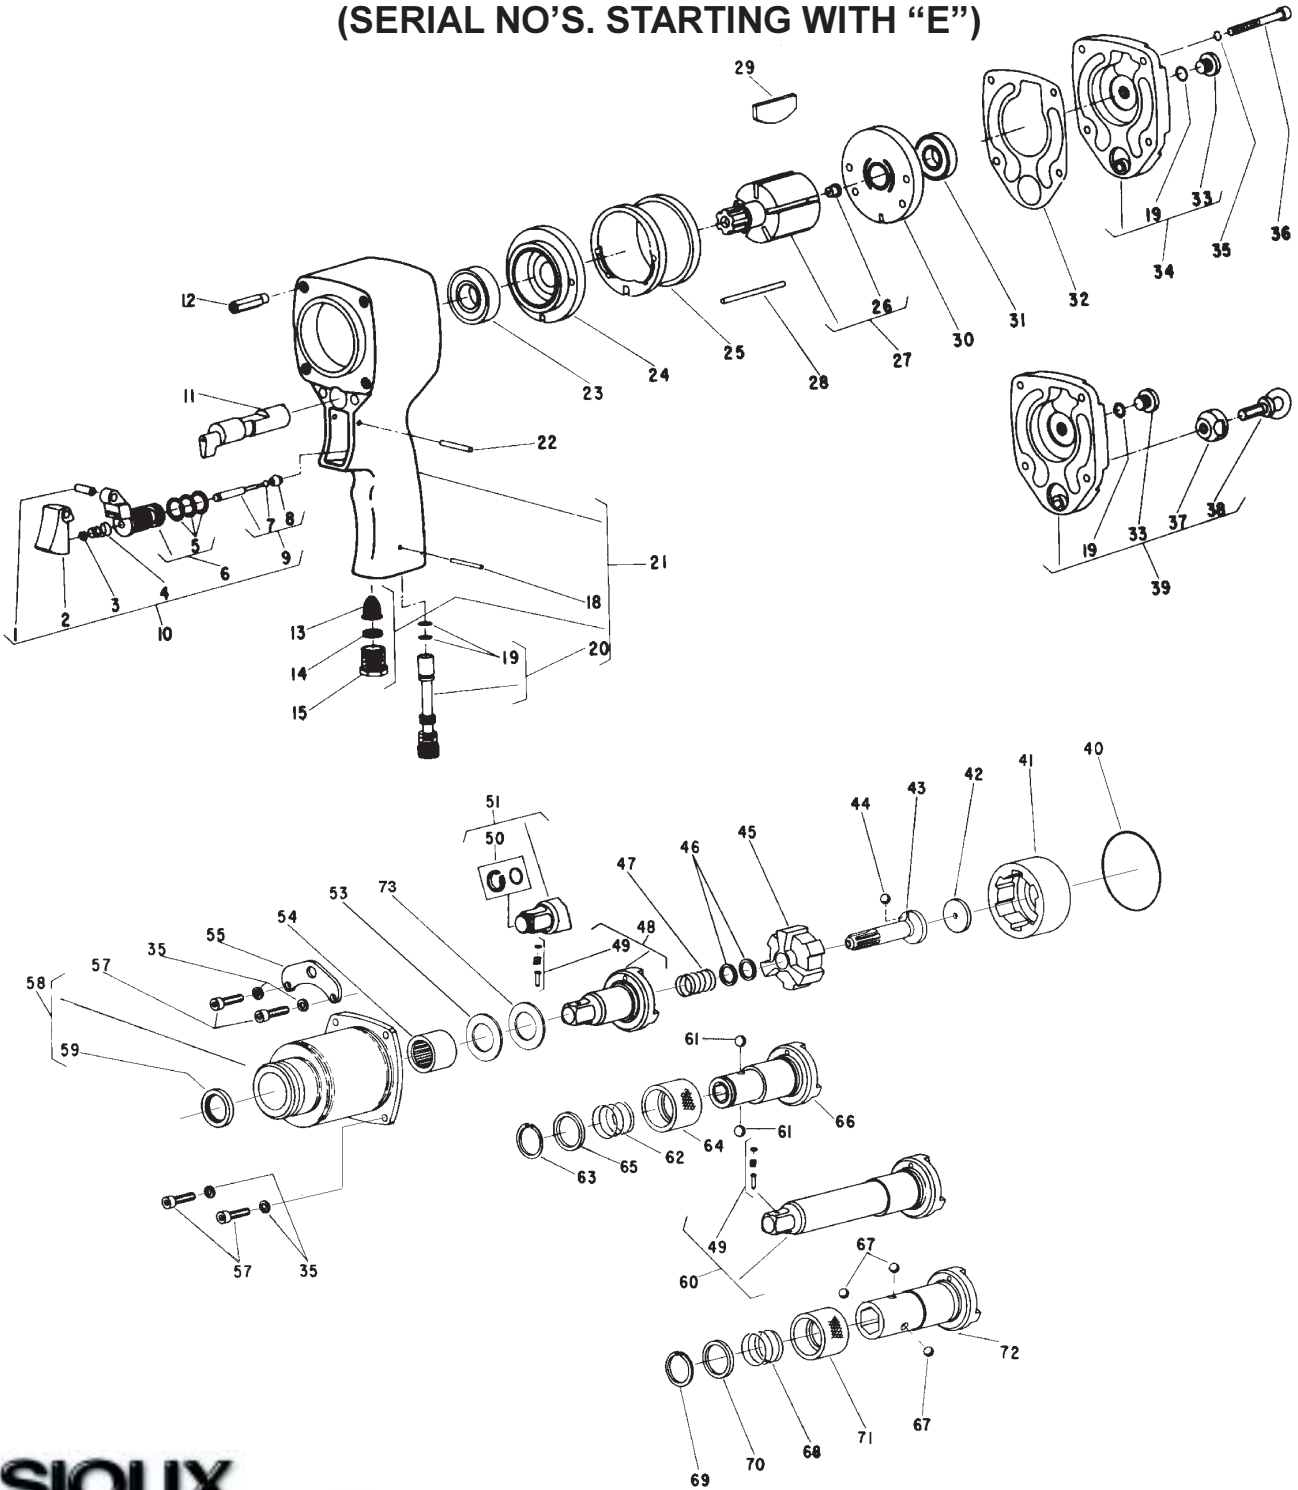

PARTS LIST FOR 4034, 4034B, 4034C, 4034D, 4034F, 4036, 4036B AIR IMPACT WRENCHES & 4034E, 4036D SCREW DRIVERS (SERIAL NO'S. STARTING WITH "E")

**SIoux
TOOLS INC.**

250 SNAP-ON DRIVE ■ PO BOX 1596 ■ MURPHY, NC 28906 ■ USA ■