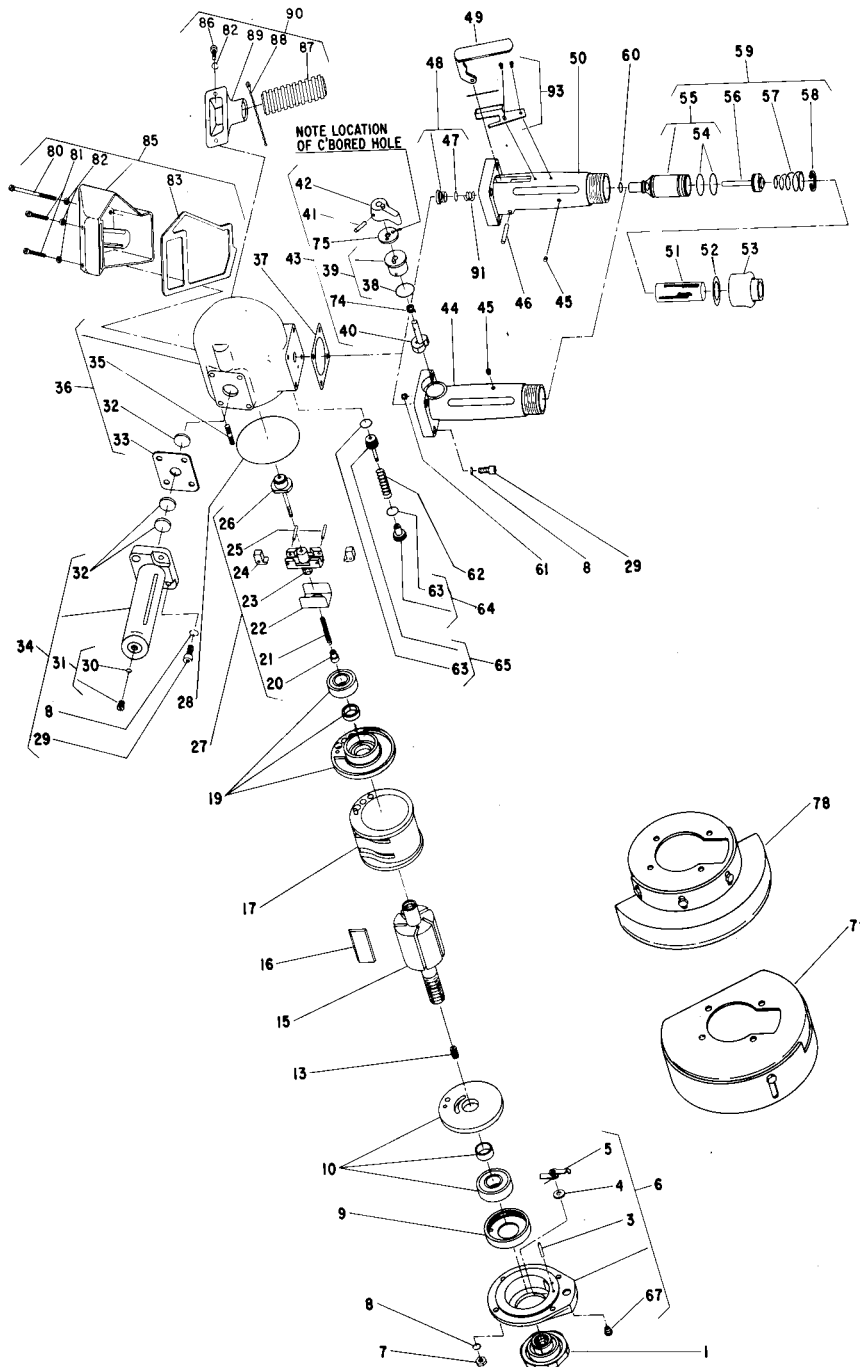

Furnish Catalog and Serial Number When Ordering Parts

Furnish Catalog and Serial Number When Ordering Parts

Parts List For V Series (Including VX & VM) Vertical Air Grinder, Sander and Wire Brush No's. V5121-V5247

(SER. NO'S. STARTING WITH "G")

Furnish Catalog and Serial Number When Ordering Parts

Fig- ure	Part No.	Name
1	63541-4	Safety Flange (4500 R.P.M.)
	63541-6	Safety Flange (6000 R.P.M.)
	63541-7	Safety Flange (7000 R.P.M.)
3	30626	Pin
4	13015	Washer
5	53505	Assy.—Latch & Spring
6	53506	Assy.—Cap (Sander & Wire Brush Only)
7	09501	Nut (4)*
8	09750	Washer (8)*
9	44929	Nut—Bearing Clamp
10	53472	Assy.—Lower End Plate
13	08001	Screw
15	54435	Rotor
16	53553	Vane—Rotor (Set of 5)
17	11566	Cylinder
19	53473	Assy.—Upper End Plate
20	13228	Nut—Adjustment
21	41229	Spring (4500 R.P.M.)
	41227	Spring (6000 & 7000 R.P.M.)
22	35220	Clip—Governor
23	43817	Assy.—Governor Body & Support
24	11563	Weight Governor (2) (4500 & 6000 R.P.M.)
	11565	Weight Governor (2) (7000 R.P.M.)
25	30369	Pin (2)*
26	43818	Assy.—Governor Cap & Stem
27	43825	Assy.—Governor (4500 R.P.M.)
	43819	Assy.—Governor (6000 R.P.M.)
	43850	Assy.—Governor (7000 R.P.M.)
28	04214	Ring—"O"
29	08232	Screw (8)*
30	14369	Ring—"O"
31	44253	Assy.—Oiler Screw
32	14788	Pad—Oil (3)*
33	14793	Gasket
34	43874	Assy.—Auxiliary Handle & Oiler Insert
35	44936	Stud (4)*
36	43884	Assy.—Housing
37	14789	Gasket
38	04216	Ring—"O" (V5121, V5131, V5133, V5141)
39	53453	Assy.—Bushing & "O" Ring (V5121, V5131, V5133, V5141)
40	54379	Cam (V5121, V5131, V5133, V5141)
41	30336	Pin (V5121, V5131, V5133, V5141)
42	53454	Trigger—Throttle (V5121, V5131, V5133, V5141)
43	53455	Assy.—Trigger (V5121, V5131, V5133, V5141)
44	12767	Handle (V5121, V5131, V5133, V5141)
45	07187	Screw
46	30591	Pin (V5221, V5231, V5233, V5241)
47	14290	Ring—"O" (V5221, V5231, V5241)
48	43861	Assy.—Screw Plugs & "O" Ring (V5221, V5231, V5233, V5241)