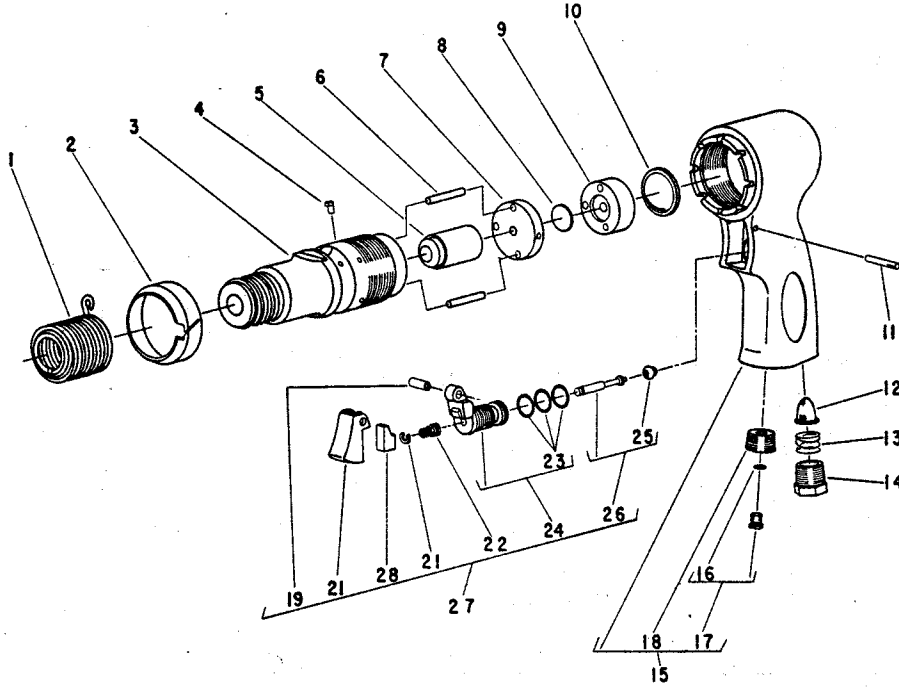

Parts List for No. 272 SIOUX SLUGGER

(SERIAL NO'S. STARTING WITH "C" and "D")

Furnish Catalog and Serial Number When Ordering Parts

Fig- ure	Part No.	Name
1	2207	Spring
2	35188	Deflector—Exhaust
3	54010	Barrel
4	30391	Pin—Barrel Lock
5	44731	Piston
6	30584	Pin (2)*
7	54504	Block—Lower Valve
8	14776	Valve—Plate
9	54484	Block—Upper Valve
10	35116	Washer
11	30613	Pin
12	33993	Screen—Air
13	21417	Spring
14	44100	Bushing—Reducing
15	53711	Handle
16	14369	Ring—"O"
17	44253	Oiler Screw

Fig- ure	Part No.	Name
18	44755	Insert—Oiler
19	44754	Bushing
20	14087	Trigger (Serial "C")
	14180	Trigger (Serial "D")
21	21542	Retainer (Serial "C")
22	21401	Spring
23	14312	Ring—"O" (3)*
24	53258	Ass'y.—Valve Body & "O" Rings (Serial "C")
	63157	Ass'y.—Valve Body (Serial "D")
25	14325	Valve
26	53246	Ass'y.—Plunger Valve (Serial "C")
	63156	Ass'y.—Plunger Valve (Serial "D")
27	53245	Ass'y.—Adj. Throttle Valve (Serial "C")
	63123	Ass'y.—Adj. Throttle Valve (Serial "D")
28	14181	Actuator—Valve (Serial "D")