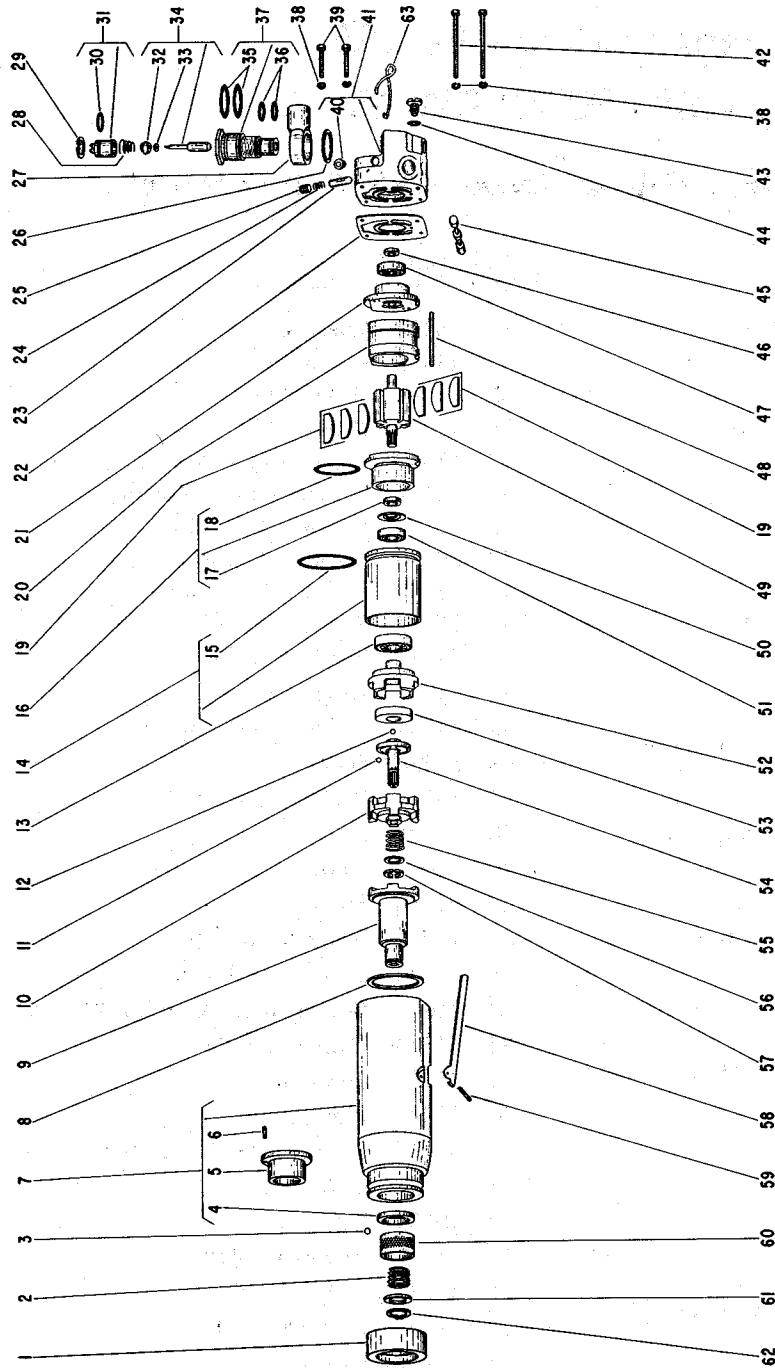

## Parts List for No. 295 AIR SCREW DRIVER

Furnish Catalog and Serial Number When Ordering Parts

Fig- ure	Part No.	Name	Fig- ure	Part No.	Name
1	14351B	Protector—Rubber	33	35311	Washer
2	21406	Spring	34	43515	Ass'm.—Valve
3	10902	Ball—Steel	* 35	14281	Ring—"O" (2)
* 4	30258	Seal—Oil	* 36	14290	Ring—"O" (2)
5	10424	Bushing	37	43547	Valve Seat & "O" Ring
6	30471	Pin—Roll	38	09712	Washer—Lock #8 (4)
7	43482	Ass'm.—Hammer Case	39	06605	Screw—#8 (2)
8	35189	Washer	40	30356	Fitting—Grease
9	44742	Anvil	41	43536	Ass'm.—Back Cap
10	11558	Hammer—Auxiliary	42	06603	Screw—#8 (2)
11	10291	Ball—Steel	43	44747	Screw—Locking
12	10306	Ball—Steel	* 44	14291	Ring—"O"
13	10203	Bearing—Ball	45	44684	Valve—Reversing
14	43514	Ass'm.—Motor Location Sleeve & "O" Ring	* 46	30498	Seal
* 15	14313	Ring—"O"	47	10219	Bearing—Ball
16	43533	Ass'm.—Front End Plate	48	30424	Pin
* 17	30473	Seal—Garlock	49	44693	Rotor
* 18	14334	Ring—"O"	50	35186	Spacer
* 19	33940	Vane—Rotor (Set of 6)	51	10241	Bearing—Ball
20	44737	Cylinder	52	44736	Frame—Hammer
21	43532	Plate—Rear End	53	44673	Bearing—Spindle Cam
* 22	14777	Gasket—Back Cap	54	44309	Cam—Spindle
23	44682	Plunger—Reversing Valve	55	21404	Spring
24	41213	Spring	56	35094	Washer
25	08001	Screw—1/4"	57	35093	Washer—Split (Set of 2)
26	35030	Washer	58	35191	Lever
27	13221	Swivel—Hose	59	30632	Pin—Roll
28	41214	Spring—Valve	60	44161	Retainer—Ball
29	21541	Retainer—Ring	61	44660	Ring—Guide
* 30	14311	Ring—"O"	62	21501	Ring—Retainer
31	43548	Ass'm.—Output Control & "O" Ring	63	21447	Bail
* 32	14325	Valve			

\*These parts included in Tune-Up Set No. 43912

**SIoux TOOLS INC.**  
SIoux CITY, IOWA, U.S.A. 51102

## Parts List for No. 295 AIR SCREW DRIVER

Furnish Catalog and Serial Number When Ordering Parts