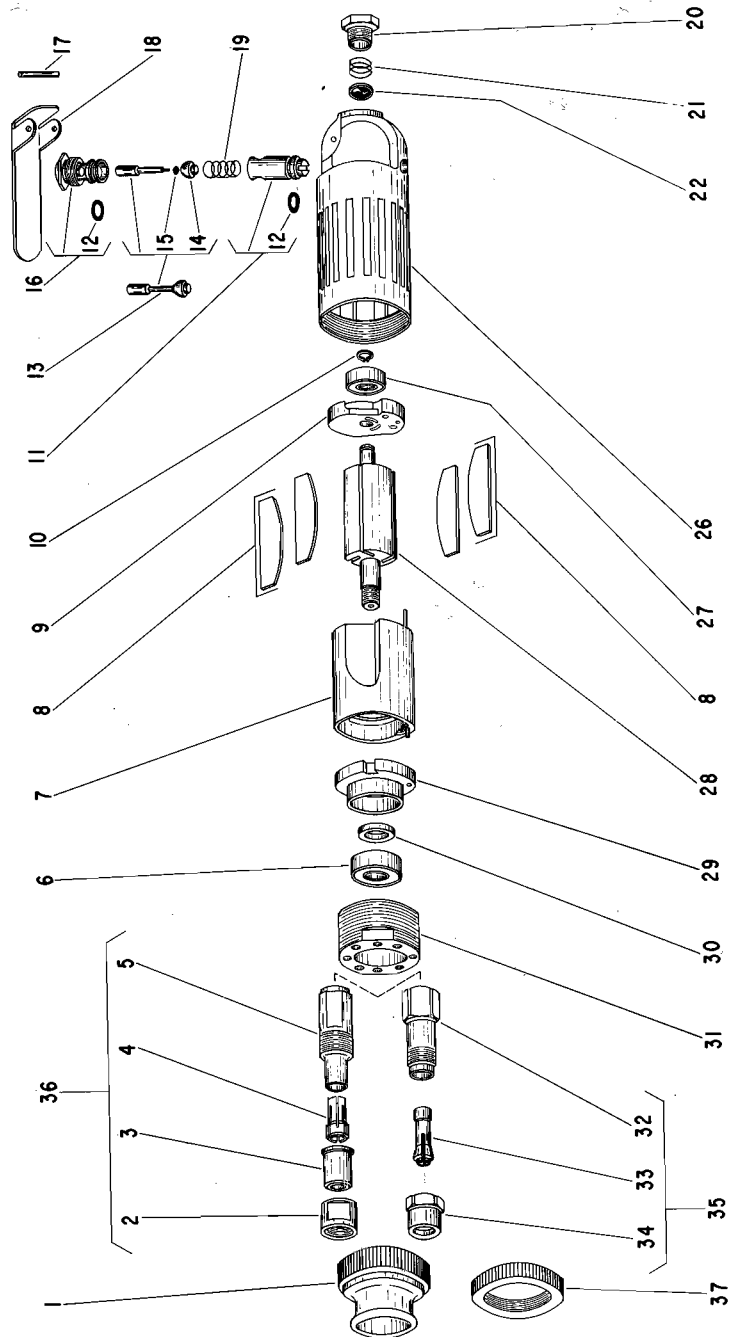

SIoux

TOOLS

Parts List for No's. 1953 & 1954 AIR DIE GRINDER

Furnish Catalog, Serial and Model Number When Ordering Parts

Fig- ure	Part No.	Name	Fig- ure	Part No.	Name
1	44489	Deflector		20371	Name (1953) (Up to Serial Starting with "B")
2	21104	Nut—Collet (1953)		20372	Plate—Name (1954) (Up to Serial Starting with "B")
3	21105	Piece—Nose (1953)		26	12300 Housing
4	21100	Collet—1/4" (1953)		27	10253 Bearing—Ball
	21101	Collet—3/16" (1953)		28	44487 Rotor
	21102	Collet—1/8" (1953)		29	13207 Plate—Front End
5	21103	Body—Collet (1953)		30	44488 Spacer—Rotor
6	10257	Bearing—Ball		31	44490 Ring—Lock
7	33740	Ass'm.—Cylinder & Pins		32	21096 Body—Collet (1954)
8	33737	Vane—Rotor (Set of 4)		33	44440 Collet—1/4" (1954)
9	13161	Plate—Upper End			44522 Collet—1/8" (1954)
10	21491	Ring—Retaining			44523 Collet—3/16" (1954)
11	43316	Ass'm.—Speed Control		34	21097 Nut—Collet (1954)
12	14291	Ring—"O" (2)		35	43340 Chuck—1/4" Complete Collet (1954)
13	33557	As'm.—Valve			43342 Chuck—1/8" Complete Collet (1954)
14	14350	Valve			43341 Chuck—3/16" Complete Collet (1954)
15	25957	Washer		36	43348 Chuck—1/4" Complete Collet (1953)
16	43304	Seat—Valve			43346 Chuck—1/8" Complete Collet (1953)
17	30362	Pin—Roll			43347 Chuck—3/16" Complete Collet (1953)
18	35127	Trigger—Paddle		30465	Wrench—9/16" Open End
19	21372	Spring		30466	Wrench—11/16" Open End
20	44100	Bushing—Reducing		37	44537 Ring—Thread Cover
21	21417	Spring			
22	30462	Screen			
	20380	Plate—Name (Up to Serial Starting with "B")			
	09954	Screw—Drive (4) (Up to Serial Starting with "B")			

SIoux TOOLS INC.
SIoux CITY, IOWA, U.S.A. 51102

SIoux

TOOLS

Parts List for No's. 1953 & 1954 AIR DIE GRINDER

Furnish Catalog and Serial Number When Ordering Parts