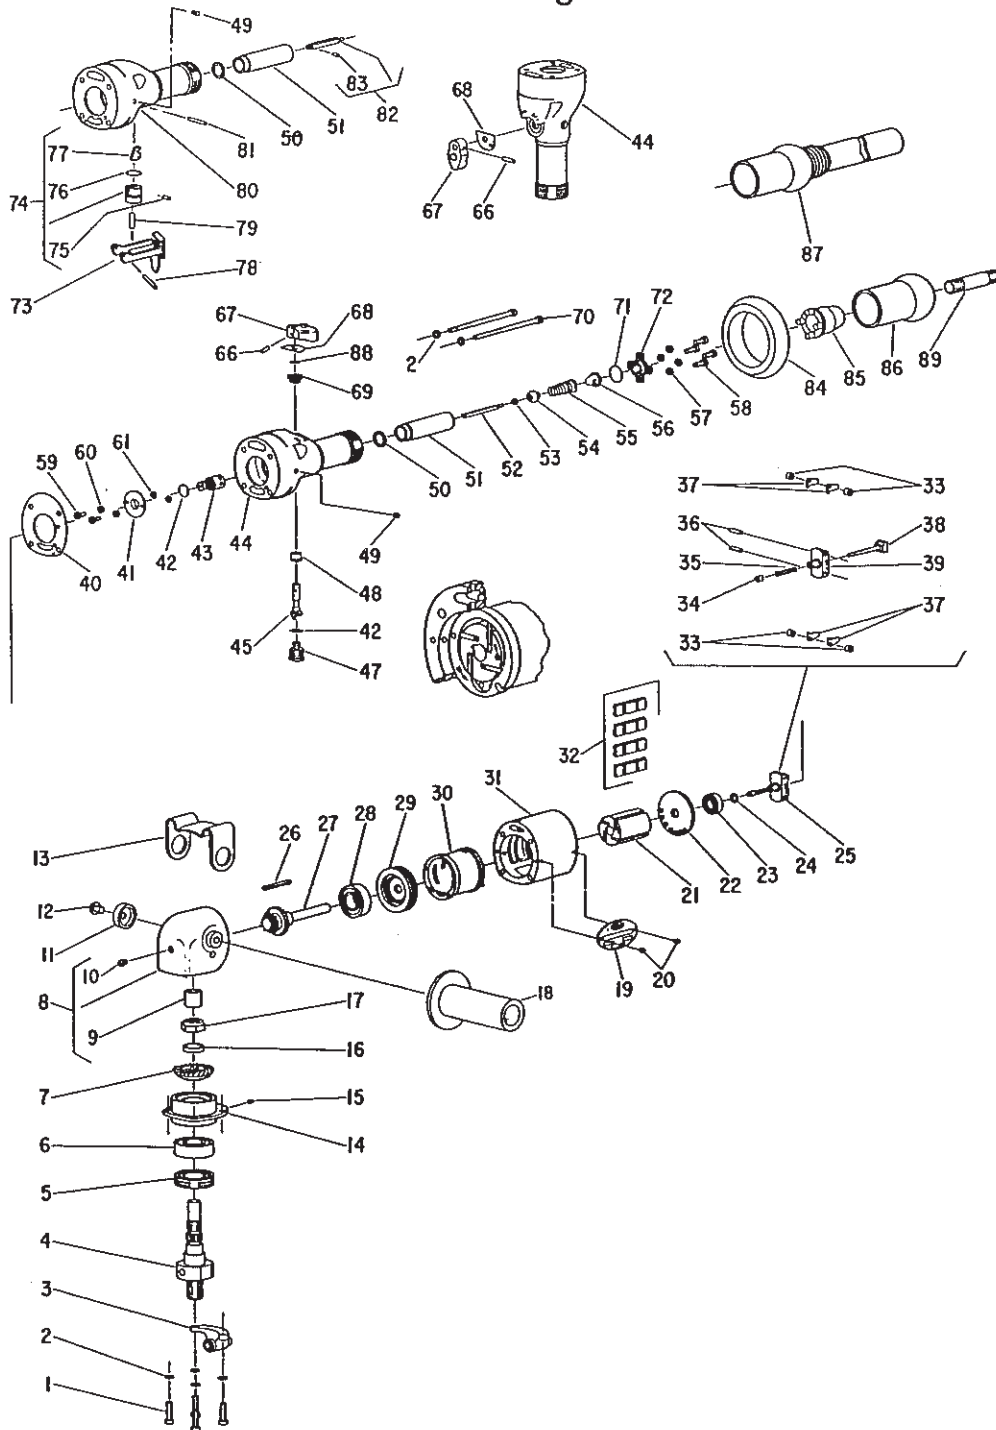

2901 FLOYD BOULEVARD ■ SIOUX CITY, IOWA 51102 ■

Parts List for No. 1287 Sioux 7-Inch
High Speed Air Sander
Ser. No's. Starting With "E"

Furnish Catalog, Serial and Model Number When Ordering Parts

Parts List for No. 1287 Sioux 7-Inch High Speed Air Sander Ser. No's. Starting With "E"

Furnish Catalog, Serial and Model Number When Ordering Parts

Fig- ure	Part No.	Name	Fig- ure	Part No.	Name
1	07114	Screw (4)	47	44389	Stop
2	09724	Washer—Lock (8)	48	44390	Bushing—Inner
3	23189	Lock—Tool Spindle	49	30375	Fitting—Grease
4	22945	Spindle—Tool	50	14755	Gasket—Inlet
5	23017	Seal—Oil	51	44391	Sleeve—Valve
6	10244	Bearing—Ball	52	44434	Rod—Valve
7	19719	Assy.—Rotor Spindle & Gear (Incl's. Fig. 27)	53	35119	Washer
8	43227	Case—Gear	54	14372	Valve
9	10023	Bearing—Needle	55	41285	Spring—Valve [Thumb Throttle
10	30356	Fitting—Grease	56	33993	Screen—Air
11	44421	Washer—Clamp	57	09712	Washer—Lock (4)
12	08650	Screw	58	06573	Screw (4)
13	35114	Rest—Tool	59	06325	Screw (2)
14	11553	Suppprt—Bearing	60	09704	Washer—Lock (2)
15	06404	Screw—Set	61	14750	Retainer—Screw (2)
16	54439	Spacer	66	34694	Pin—Trigger
17	09693	Nut—Elastic Stop	67	53440	Trigger
18	63349	Handle—Side	68	35334	Plate—Wear
19	20357	Plate—Name	69	44378	Bushing—Outer
20	06000	Screw (2)	70	07129	Screw (4)
21	44220	Rotor	71	14281	Ring—"O"
22	10520	End Plate—Rear	72	44388	Cap—Inlet
23	10241	Bearing—Ball	73	63163	Ass'y.—Lever Lock
24	35067	Washer—Wave	74	43323	Assy.—Plunger Guide & Bell Crank
25	43672	Assy.—Gov.	75	34819	Pin
26	44219	Key—Rotor	76	14309	Ring—"O"
27	19719	Assy.—Rotor Spindle & Gear (Incl's. Fig. 7)	77	35123	Crank—Bell
28	10243	Bearing—Ball	78	30459	Pin
29	10531	End Plate—Front	79	40142	Pin
30	43022	Assy.—Cylinder & Pin	80	12298	Handle—Lever Throttle
31	12276	Housing (Front Exhaust)	81	30219	Pin—Roll
	12291	Housing (Rear Exhaust)	82	44476	Rod—Valve
32	33997	Vane—Rotor (Set of 4)	83	30273	Pin—Roll
33	44379	Spacer—Gov. Weight (4)	84	14275	Protector—Rubber
34	13183	Nut—Gov. Adjusting	85	04207	Cover—Hose (Front Exhaust)
35	21411	Spring—Gov. (Red)	86	14063	Cover—Handle (Front Exhaust)
36	30336	Pin—Roll (2)	87	1361	Cover—Handle (Rear Exhaust)
37	35069	Weight—Governor (4)	88	14291	Ring—"O"
38	43666	Assy.—Brg. Support & Spindle	89	40022	Nipple—Pipe
39	44222	Frame—Governor	63169		Ass'y.—Lever Handle Kit (Includes Figs. 49 & 50, 73 thru 83)
40	14751	Gasket (Front Exhaust)			
	14756	Gasket (Rear Exhaust)			
41	44245	Retainer—Gov. Valve			
42	14312	Ring—"O" (2)			
43	43664	Valve—Gov.			
44	43228	Handle—Thumb Throttle (Incl's. Fig. 48, 49 & 69)			
45	43253	Assy.—Crank & Pin			

2901 FLOYD BOULEVARD ■ SIOUX CITY, IOWA 51102 ■