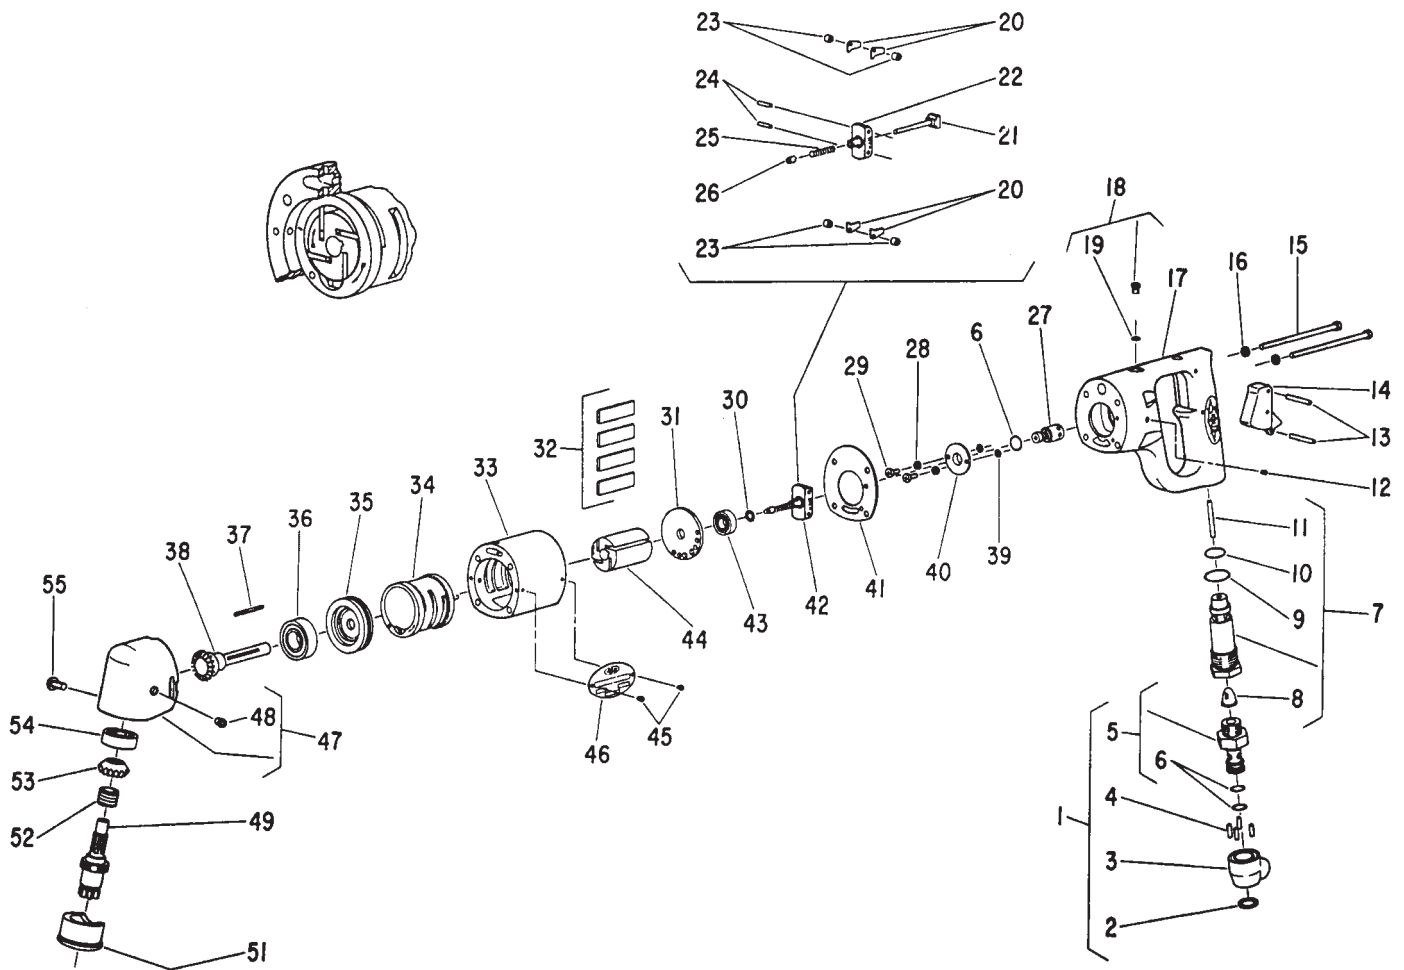

PARTS LIST FOR NO. 1792 SIOUX AIR HIGH SPEED DRIVER (SERIAL "A")

SIOUX TOOLS INC.

250 SNAP-ON DRIVE ■ PO BOX 1596 ■ MURPHY, NC 28906 ■ USA ■

Printed In U.S.A.

**PARTS LIST FOR NO. 1792
SIOUX AIR HIGH SPEED DRIVER
(SERIAL "A")**

Fig- ure	Part No.	Description	Fig- ure	Part No.	Description
1.	43133	Ass'y—Swivel	29.	06325	Screw (2)*
2.	21523	Ring—Retaining	30.	35067	Washer—Wave
3.	13201	Swivel	31.	10520	End Plate—Rear
4.	34819	Pin (4)*	32.	33997	Vane—Rotor (Set of 4)
5.	43334	Ass'y—Swivel Body	33.	12276	Housing
6.	14312	Ring—"O" (3)*	34.	33979	Cylinder
7.	33998	Ass'y—Throttle Valve	35.	10531	End Plate—Rear
8.	33993	Ass'y—Air Screen	36.	10243	Bearing—Ball
9.	14307	Ring—"O"	37.	44219	Key—Rotor
10.	14274	Ring—"O"	38.	44226	Spindle—Rotor
11.	30424	Pin	39.	14750	Retainer—Screw (2)*
12.	30375	Fitting—Grease	40.	44245	Retainer—Governor Valve
13.	30347	Pin (2)*	41.	14751	Gasket
14.	33967	Ass'y—Trigger	42.	43669	Ass'y—Governor
15.	07129	Screw (4)*	43.	10241	Bearing—Ball
16.	09724	Washer—Lock (4)*	44.	44220	Rotor
17.	43073	Ass'y—Handle (Incl. Fig. 12,13,14 & 18)	45.	06000	Screw(2)*
18.	44253	Oiler Screw & "O" Ring	46.	20332	Plate—Name
19.	14369	Ring—"O"	47.	12277	Case—Gear
20.	35069	Weight—Governor (6)*	48.	30356	Fitting—Grease
21.	43666	Ass'y.—Bearing Support & Spindle	49.	22939	Spindle—Spline Tool
22.	44222	Frame—Governor	51.	33970	Cap—Bearing
23.	44218	Spacer—Governor (4)*	52.	21214	Spring
24.	30336	Pin—Roll (2)*	53.	19169	Gear—Spiral Bevel
25.	21411	Spring—Governor (Red)	54.	10113	Bearing—Ball
26.	13183	Nut—Governor Adjusting	55.	08279	Screw
27.	43664	Ass'y—Governor Valve			
28.	09704	Washer—Lock (2)*			

*Order Quantity As Needed

Furnish Catalog, Serial And Model Number When Ordering Parts

**SIOUX
TOOLS INC.**

250 SNAP-ON DRIVE ■ PO BOX 1596 ■ MURPHY, NC 28906 ■ USA ■

Printed In U.S.A.